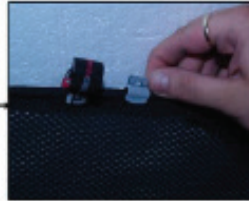

Installation Manual

ALFA ROMEO BRERA 3DR
AR-BRER-3-A

COMPONENTS INCLUDED

SIDE WINDOWS X2

TAILGATE WINDOW X2

CL-M12 x 2

CL-M02 x 2

Installation

ALFA ROMEO BRERA 3DR
AR-BRER-3-A

SIDE SHADE INSTALLATION

Installation

ALFA ROMEO BRERA 3DR
AR-BRER-3-A

SIDE SHADE INSTALLATION

Installation

ALFA ROMEO BRERA 3DR
AR-BRER-3-A

TAILGATE SHADE INSTALLATION