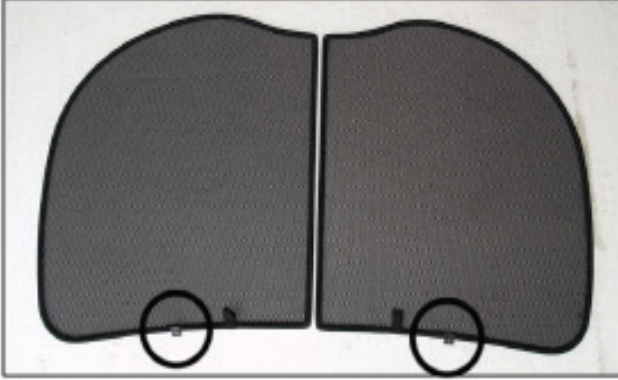

ALFA ROMEO BRERA 3DR
AR-BRER-3-A

SIDE SHADE INSTALLATION

Installation

ALFA ROMEO BRERA 3DR
AR-BRER-3-A

SIDE SHADE INSTALLATION

Installation

ALFA ROMEO BRERA 3DR
AR-BRER-3-A

TAILGATE SHADE INSTALLATION