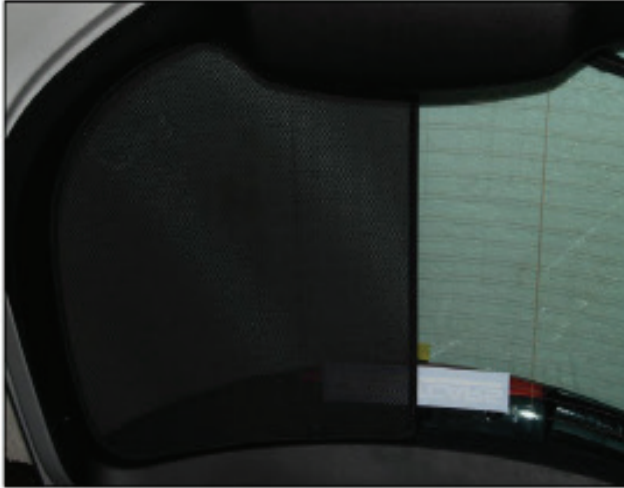

Installation Manual

ALFA ROMEO BRERA 3DR
AR-BRER-3-A

COMPONENTS INCLUDED

SIDE WINDOWS X2

TAILGATE WINDOW X2

CL-M12 x 2

CL-M02 x 2

Installation

ALFA ROMEO BRERA 3DR
AR-BRER-3-A

SIDE SHADE INSTALLATION

Installation

ALFA ROMEO BRERA 3DR
AR-BRER-3-A

SIDE SHADE INSTALLATION

Installation

ALFA ROMEO BRERA 3DR
AR-BRER-3-A

TAILGATE SHADE INSTALLATION

Installation

ALFA ROMEO BRERA 3DR
AR-BRER-3-A

TAILGATE SHADE INSTALLATION

x2