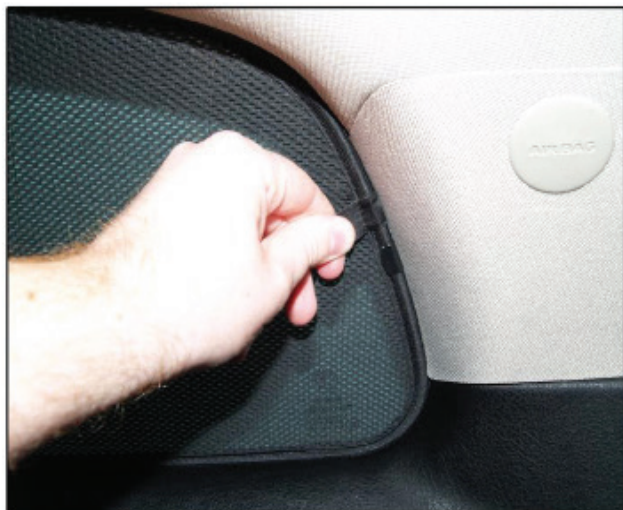

ALFA ROMEO BRERA 3DR
AR-BRER-3-A

SIDE SHADE INSTALLATION

Installation

ALFA ROMEO BRERA 3DR
AR-BRER-3-A

SIDE SHADE INSTALLATION

Installation

ALFA ROMEO BRERA 3DR
AR-BRER-3-A

TAILGATE SHADE INSTALLATION