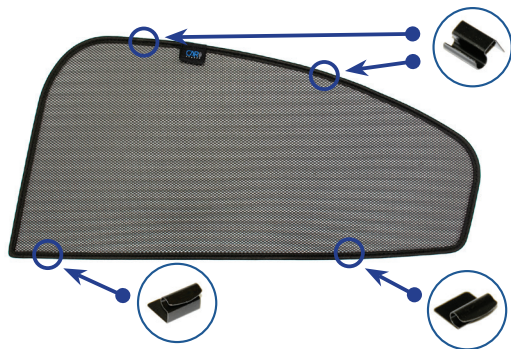

Installation

ALFA ROMEO GIULIA 4DR
AR-GIUL-4-A-18

Components Needed

Side Shade Installation

STEP 1