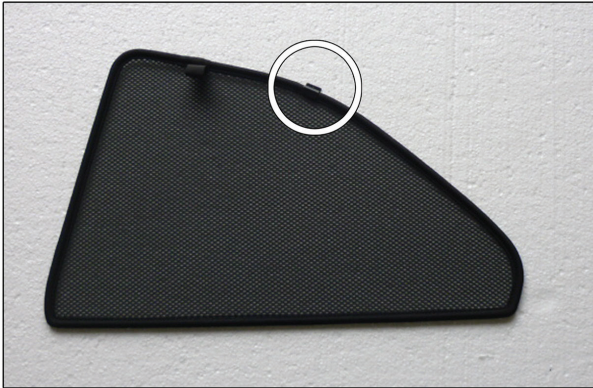

SIDE SHADE INSTALLATION