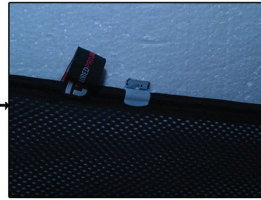

SIDE SHADE INSTALLATION