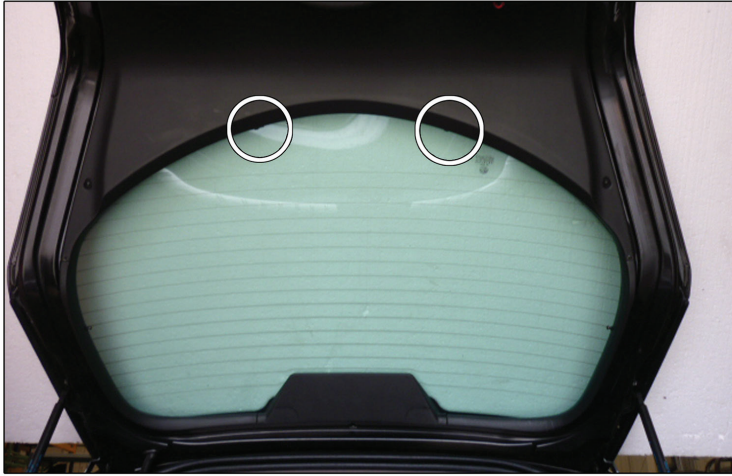

SIDE SHADE INSTALLATION