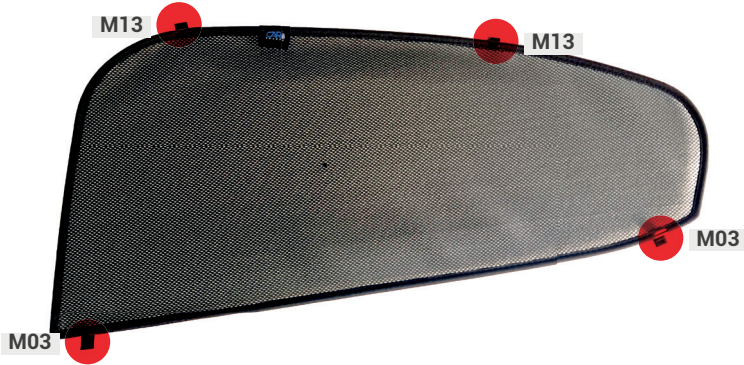

# ALFA ROMEO STELVIO | SUV

AR-STEL-5-A-18

## Side Windows

CLIP PLACEMENT

Side Window Shades - x2

M03 x4

M13 x4