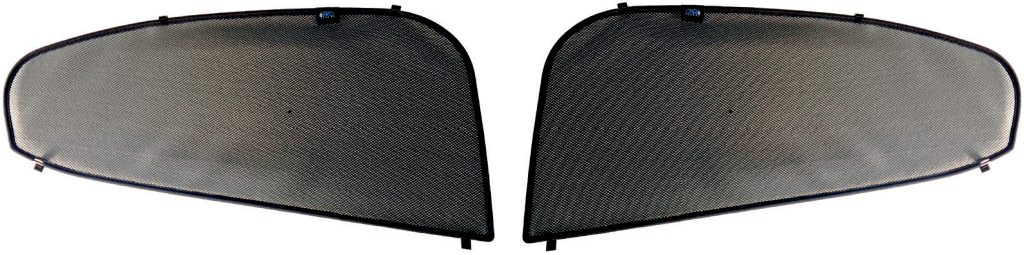

**ALFA ROMEO STELVIO | SUV**  
**AR-STEL-5-A-18**

**Included Components:**

**Side Window Shades**

M01

M02 - x10

M03 x4

M04

M05