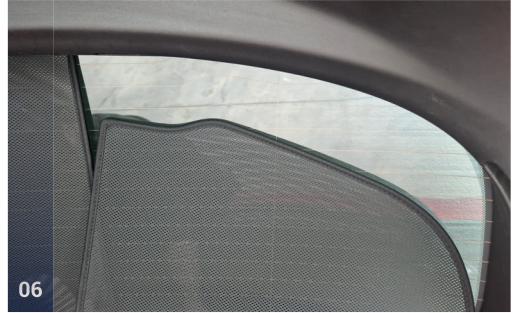

M13 x4

ALFA ROMEO STELVIO | SUV

AR-STEL-5-A

Tailgate Window

CLIP PLACEMENT

Tailgate Shades - x2

M12 x2

M14 x1