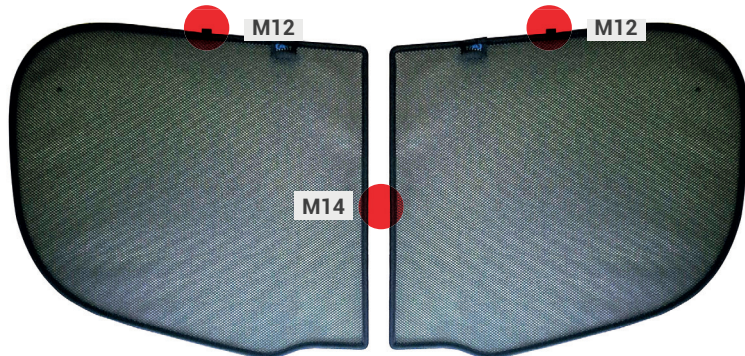

CLEANER

TRIM TOOL

ALFA ROMEO STELVIO | SUV

AR-STEL-5-A

Side Windows

CLIP PLACEMENT

Side Window Shades - x2

M03 x4

M13 x4

ALFA ROMEO STELVIO | SUV

AR-STEL-5-A

Tailgate Window

CLIP PLACEMENT

Tailgate Shades - x2

M12 x2

M14 x1