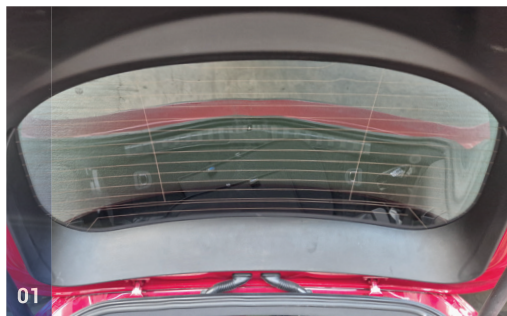

M13 x4

ALFA ROMEO STELVIO | SUV

AR-STEL-5-A

Tailgate Window

CLIP PLACEMENT

Tailgate Shades - x2

M12 x2

M14 x1