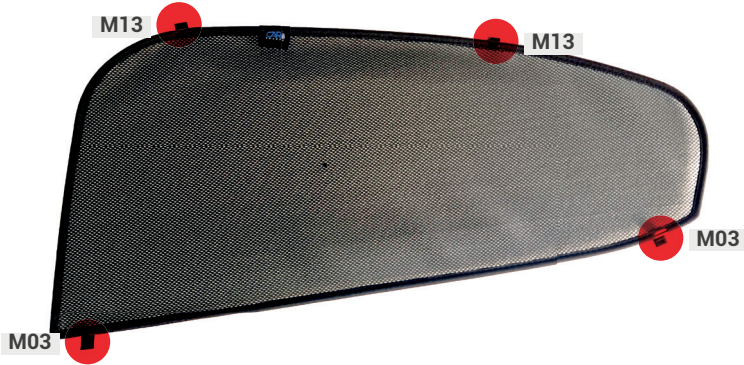

CLEANER

TRIM TOOL

ALFA ROMEO STELVIO | SUV

AR-STEL-5-A

Side Windows

CLIP PLACEMENT

Side Window Shades - x2

M03 x4

M13 x4

ALFA ROMEO STELVIO | SUV

AR-STEL-5-A

Tailgate Window

CLIP PLACEMENT

Tailgate Shades - x2

M12 x2

M14 x1