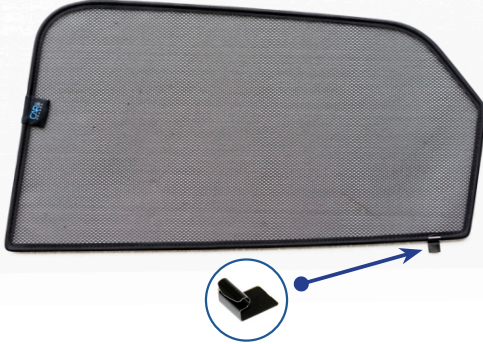

Side Shade Installation

STEP 1