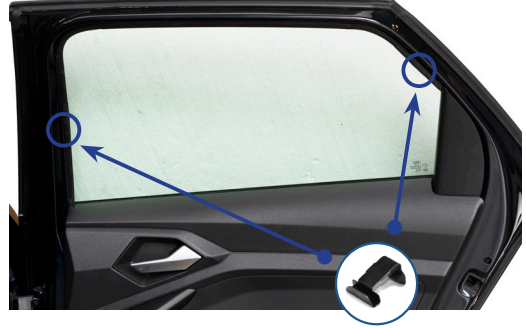

Installation

AUDI A1 5DR
AU-A1-5-B-18

Components Needed

Side Shade Installation

STEP 1

STEP 2

STEP 3

STEP 4

STEP 5

STEP 6

Repeat steps 3 and 4 for the other M09 clip