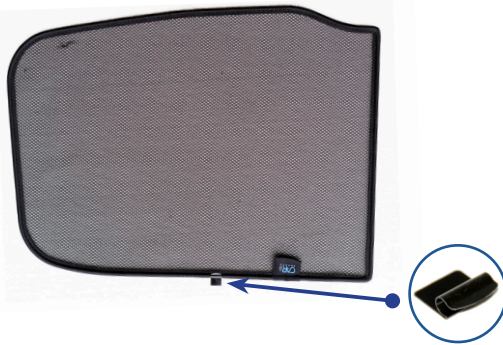

Installation

AUDI A1 5DR
AU-A1-5-B

Components Needed

Tailgate Shade Installation

STEP 1