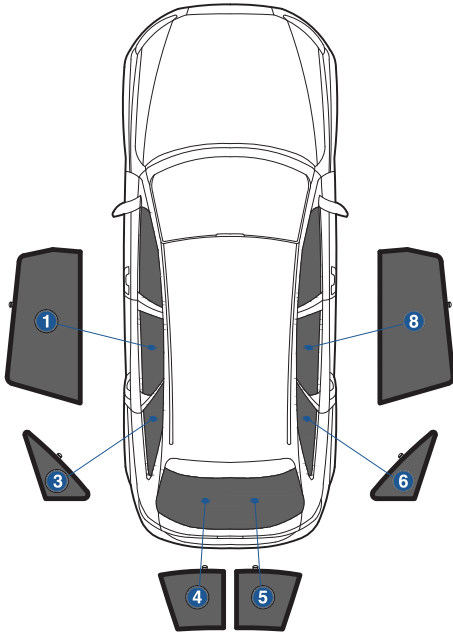

Installation Manual

AUDI A4 4DR
AU-A4-4-C

COMPONENTS INCLUDED

SHADES

FIXING CLIPS

Side Shade Installation

AUDI A4 4DR
AU-A4-4-C

COMPONENTS NEEDED:

STEP #1

ATTACH CLIPS ON SHADE EDGES

STEP #2

POSITION THE SIDE SHADE

STEP #3

INSERT CLIPS INSIDE WEATHERSTRIP

STEP #4

ENSURE SECURELY FITTED IN PLACE