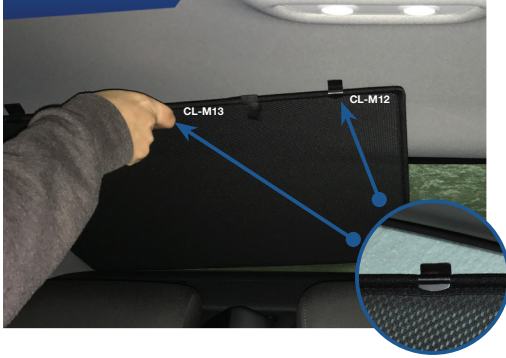

STEP #1

ATTACH CLIPS ON SHADE EDGES

STEP #2

POSITION THE SIDE SHADE

STEP #3

INSERT CLIPS INSIDE WEATHERSTRIP

STEP #4

ENSURE SECURELY FITTED IN PLACE

CAR
SHADES

Quarter Light Shade Installation

AUDI A4 4DR
AU-A4-4-C

COMPONENTS NEEDED:

STEP #1

ATTACH CLIPS ON SHADE EDGES

STEP #2

INSERT CLIPS BEHIND INTERIOR TRIM

STEP #3

ENSURE SECURELY FITTED IN PLACE

Rear Shade Installation

AUDI A4 4DR
AU-A4-4-C

COMPONENTS NEEDED:

STEP #1

ATTACH CLIPS ON SHADE EDGES

STEP #2

POSITION THE REAR SHADE

STEP #3

INSERT CLIPS BEHIND INTERIOR TRIM

STEP #4

REPEAT THE PROCESS ON OTHER SHADE

STEP #5

ENSURE SECURELY FITTED IN PLACE

CAR SHADES