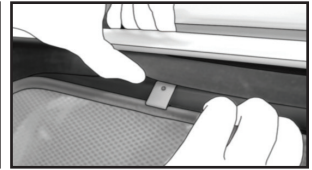

STEP #1

ATTACH CLIPS ON SHADE EDGES

STEP #2

POSITION THE SIDE SHADE

STEP #3

INSERT CLIPS INSIDE WEATHERSTRIP

STEP #4

ENSURE SECURELY FITTED IN PLACE