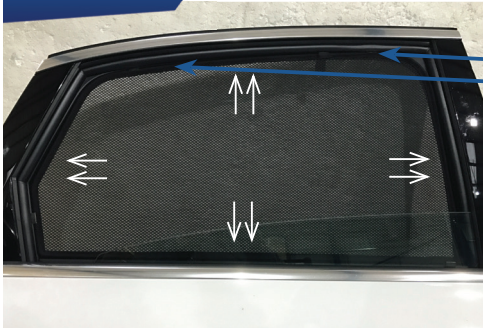

STEP #1

ATTACH CLIPS ON SHADE EDGES

STEP #2

POSITION THE SIDE SHADE

STEP #3

INSERT CLIPS INSIDE WEATHERSTRIP

STEP #4

ENSURE SECURELY FITTED IN PLACE

CAR
SHADES

Quarter Light Shade Installation

AUDI A4 4DR
AU-A4-4-C

COMPONENTS NEEDED:

STEP #1

ATTACH CLIPS ON SHADE EDGES

STEP #2

INSERT CLIPS BEHIND INTERIOR TRIM