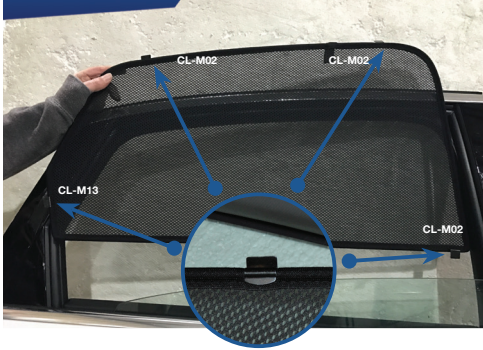

Installation Manual

AUDI A4 4DR
AU-A4-4-C

COMPONENTS INCLUDED

SHADES

FIXING CLIPS

Side Shade Installation

AUDI A4 4DR
AU-A4-4-C

COMPONENTS NEEDED:

STEP #1

ATTACH CLIPS ON SHADE EDGES

STEP #2

POSITION THE SIDE SHADE

STEP #3

INSERT CLIPS INSIDE WEATHERSTRIP

STEP #4

ENSURE SECURELY FITTED IN PLACE

CAR
SHADES

Quarter Light Shade Installation

AUDI A4 4DR
AU-A4-4-C

COMPONENTS NEEDED:

STEP #1

ATTACH CLIPS ON SHADE EDGES

STEP #2

INSERT CLIPS BEHIND INTERIOR TRIM