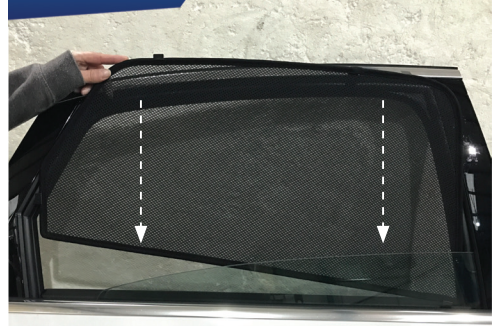

Installation Manual

AUDI A4 4DR
AU-A4-4-C

COMPONENTS INCLUDED

SHADES

FIXING CLIPS

Side Shade Installation

AUDI A4 4DR
AU-A4-4-C

COMPONENTS NEEDED:

STEP #1

ATTACH CLIPS ON SHADE EDGES

STEP #2

POSITION THE SIDE SHADE

STEP #3

INSERT CLIPS INSIDE WEATHERSTRIP

STEP #4

ENSURE SECURELY FITTED IN PLACE