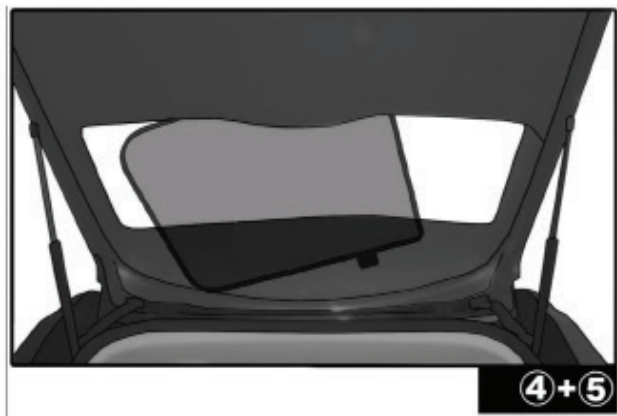

QUARTER LIGHT SHADE INSTALLATION

Installation

AUDI A5 5DR

AU-A5-5-A

REAR SHADE INSTALLATION

Installation

AUDI A5 5DR

AU-A5-5-A

REAR SHADE INSTALLATION

The pictures shown are for illustration only and do not reflect the actual size of the blinds.