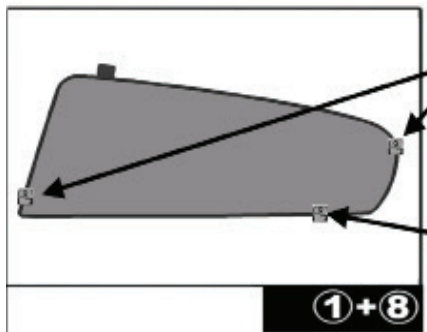

Installation Manual

AUDI A5 5DR
AU-A5-5-A

COMPONENTS INCLUDED

CL-M12 x 4

CL-P02 x 4

CL-M14 x 1

CL-M02 x 2

CL-W01 x 1

Installation

AUDI A5 5DR

AU-A5-5-A

SIDE SHADE INSTALLATION

Please ensure the whole surface is wiped before sticking the clips to the trim .

Installation

AUDI A5 5DR

AU-A5-5-A