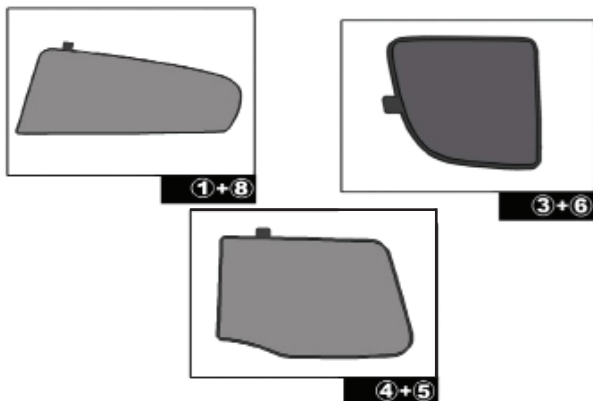

Installation Manual

AUDI A5 5DR
AU-A5-5-A

COMPONENTS INCLUDED

CL-M12 x 4

CL-P02 x 4

CL-M14 x 1

CL-M02 x 2

CL-W01 x 1

Installation

AUDI A5 5DR

AU-A5-5-A

SIDE SHADE INSTALLATION

Please ensure the whole surface is wiped before sticking the clips to the trim .

Installation

AUDI A5 5DR

AU-A5-5-A