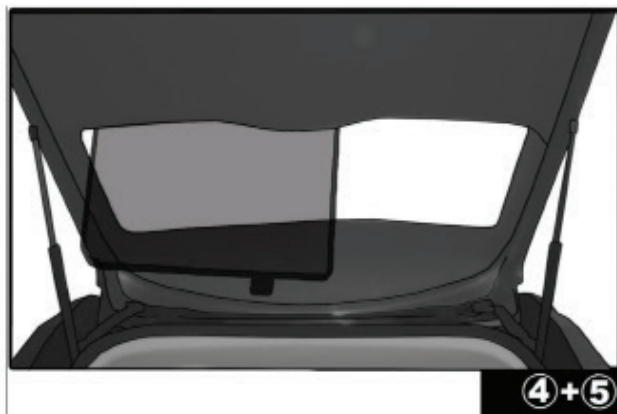

QUARTER LIGHT SHADE INSTALLATION

Installation

AUDI A5 5DR

AU-A5-5-A

REAR SHADE INSTALLATION

Installation

AUDI A5 5DR

AU-A5-5-A

REAR SHADE INSTALLATION

The pictures shown are for illustration only and do not reflect the actual size of the blinds.