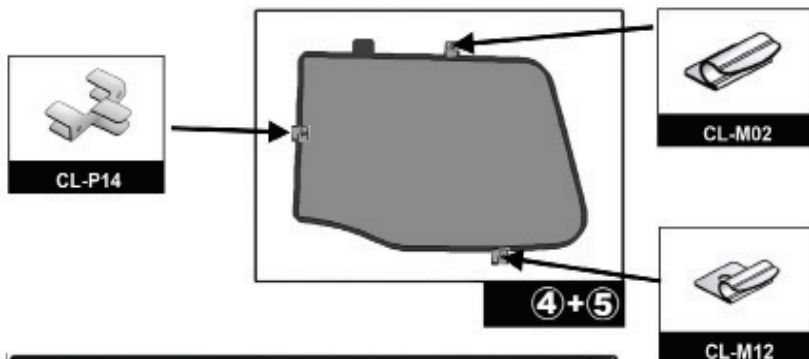

Installation

AUDI A5 5DR

AU-A5-5-A

SIDE SHADE INSTALLATION

Please ensure the whole surface is wiped before sticking the clips to the trim .

Installation

AUDI A5 5DR

AU-A5-5-A

QUARTER LIGHT SHADE INSTALLATION

Installation

AUDI A5 5DR

AU-A5-5-A

REAR SHADE INSTALLATION

Installation

AUDI A5 5DR

AU-A5-5-A

REAR SHADE INSTALLATION

The pictures shown are for illustration only and do not reflect the actual size of the blinds.