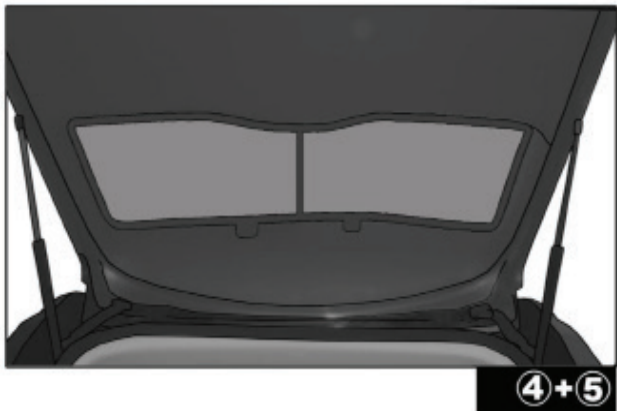

QUARTER LIGHT SHADE INSTALLATION

Installation

AUDI A5 5DR

AU-A5-5-A

REAR SHADE INSTALLATION

Installation

AUDI A5 5DR

AU-A5-5-A

REAR SHADE INSTALLATION

The pictures shown are for illustration only and do not reflect the actual size of the blinds.