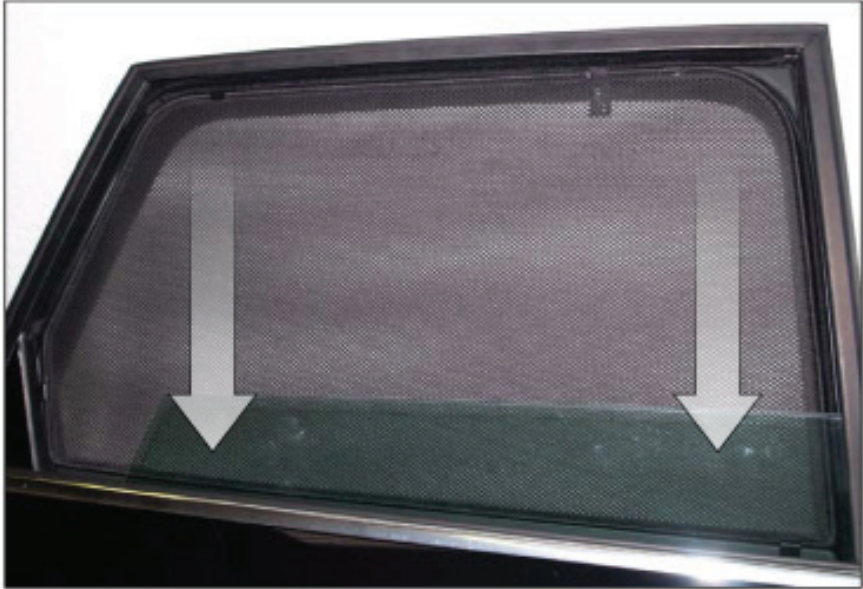

CL-M03 x 2

Installation

AUDI A6 AVANT
AU-A6-E-B

SIDE SHADE INSTALLATION

Installation

AUDI A6 AVANT
AU-A6-E-B

SIDE SHADE INSTALLATION

Installation