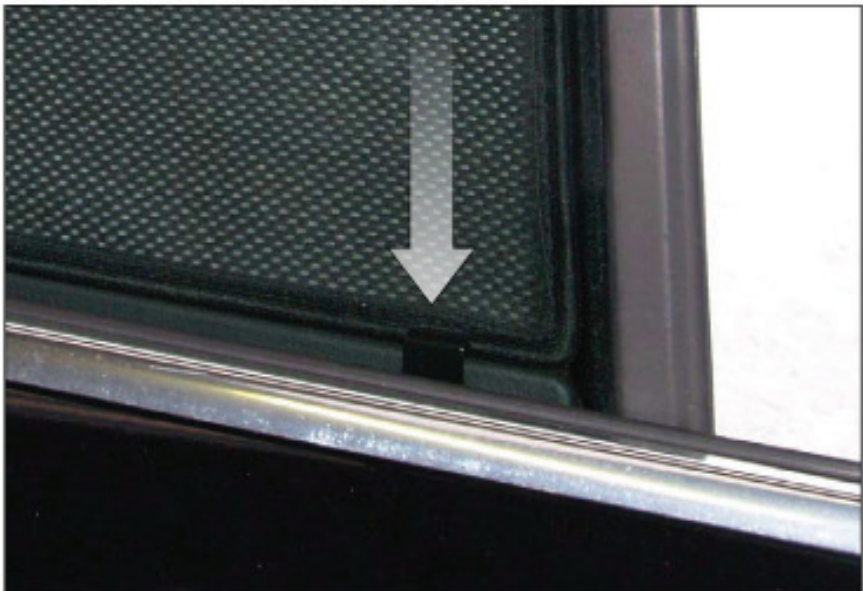

CL-M03 x 2

Installation

AUDI A6 AVANT
AU-A6-E-B

SIDE SHADE INSTALLATION

Installation

AUDI A6 AVANT
AU-A6-E-B

SIDE SHADE INSTALLATION

Installation