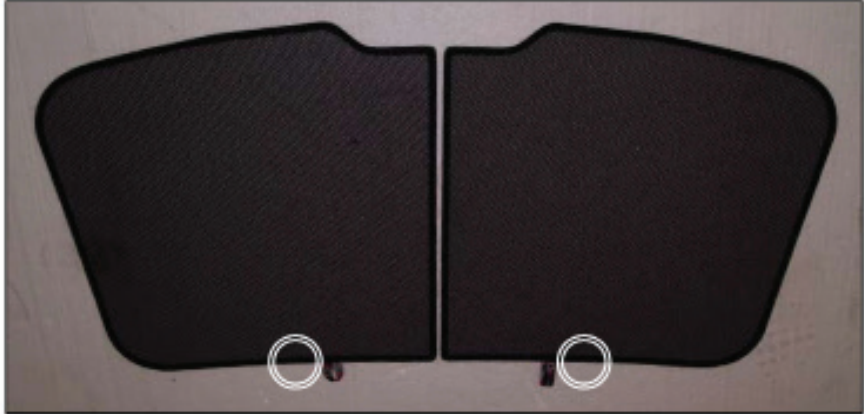

Installation

AUDI A6 AVANT
AU-A6-E-B

REAR SHADE INSTALLATION