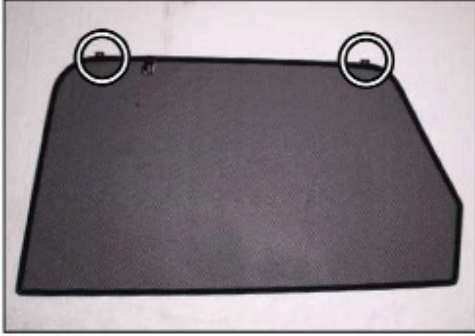

CL-M03 x 2

Installation

AUDI A6 AVANT
AU-A6-E-B

SIDE SHADE INSTALLATION

Installation

AUDI A6 AVANT
AU-A6-E-B

SIDE SHADE INSTALLATION

Installation