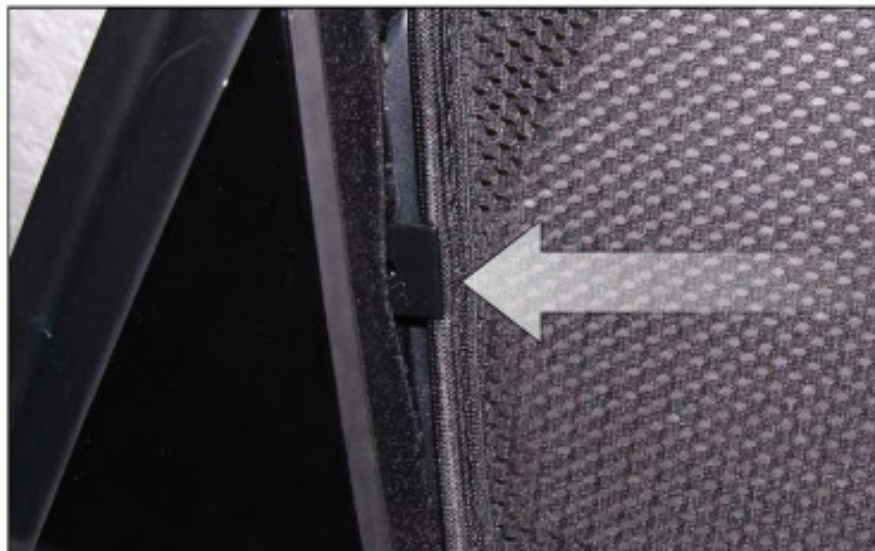

SIDE SHADE INSTALLATION