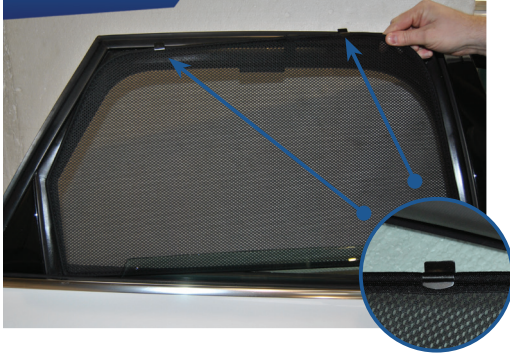

Side Shade Installation

AUDI A6 EST
AU-A6-E-C

COMPONENTS NEEDED:

STEP #1

ATTACH CLIPS ON SHADE EDGES

STEP #2

POSITION THE SIDE SHADE

STEP #3

INSERT CLIPS INSIDE WEATHERSTRIP

STEP #4

ENSURE SECURELY FITTED IN PLACE

CAR
SHADES

Quarter Light Shade Installation

AUDI A6 EST
AU-A6-E-C

COMPONENTS NEEDED:

STEP #1