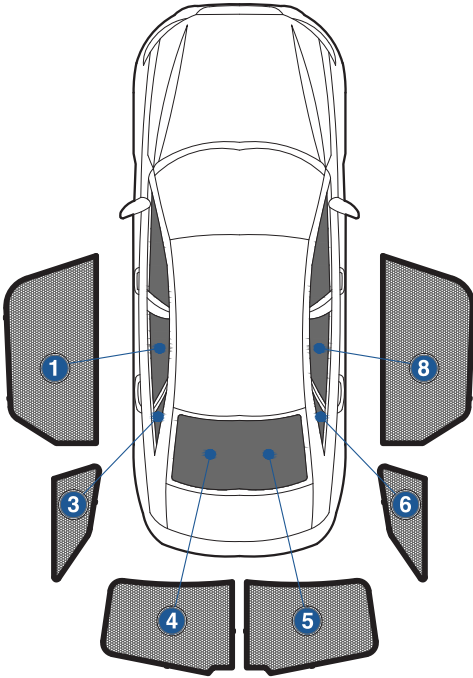

COMPONENTS INCLUDED

SHADES

FIXING CLIPS