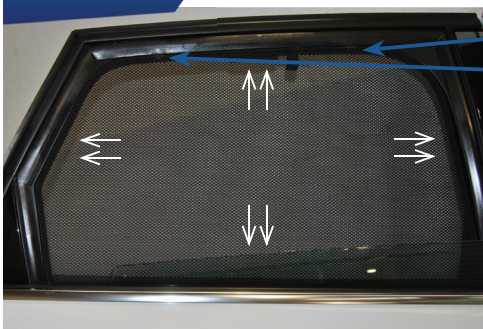

Side Shade Installation

AUDI A6 EST
AU-A6-E-C

COMPONENTS NEEDED:

STEP #1

ATTACH CLIPS ON SHADE EDGES

STEP #2

POSITION THE SIDE SHADE

STEP #3

INSERT CLIPS INSIDE WEATHERSTRIP

STEP #4

ENSURE SECURELY FITTED IN PLACE

CAR
SHADES

Quarter Light Shade Installation

AUDI A6 EST
AU-A6-E-C

COMPONENTS NEEDED:

STEP #1