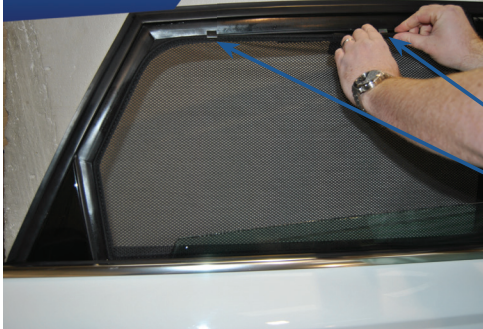

Side Shade Installation

AUDI A6 EST
AU-A6-E-C

COMPONENTS NEEDED:

STEP #1

ATTACH CLIPS ON SHADE EDGES

STEP #2

POSITION THE SIDE SHADE

STEP #3

INSERT CLIPS INSIDE WEATHERSTRIP

STEP #4

ENSURE SECURELY FITTED IN PLACE

CAR
SHADES

Quarter Light Shade Installation

AUDI A6 EST
AU-A6-E-C

COMPONENTS NEEDED:

STEP #1