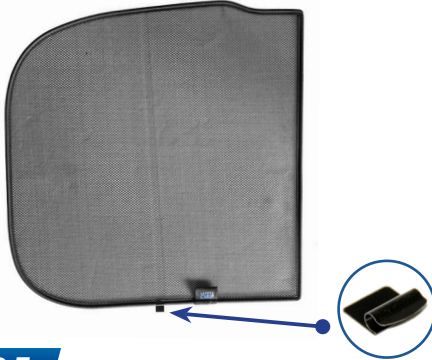

Installation

AUDI Q5 SPORT BACK 5DR
AU-Q5SB-5-C

Components Needed

Tailgate Shade Installation

STEP 1