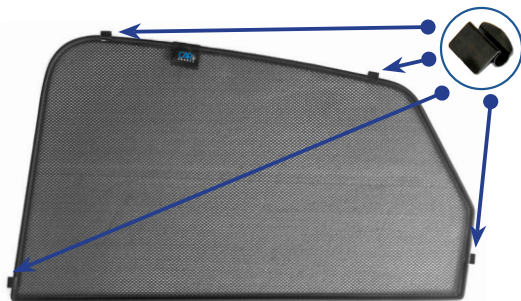

Side Shade Installation

STEP 1