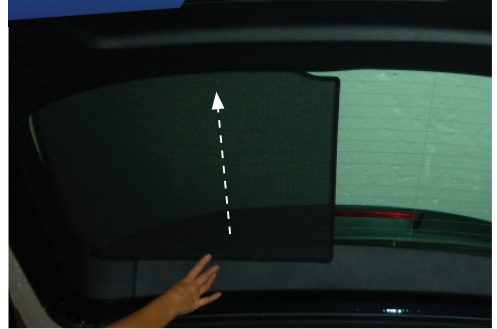

STEP #2

POSITION THE REAR SHADE