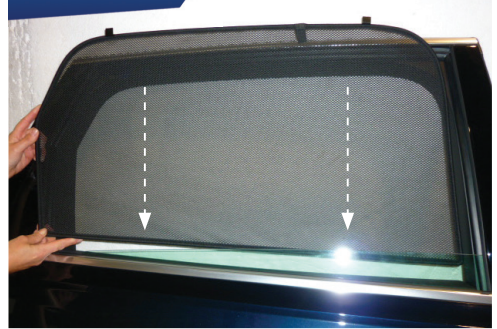

Side Shade Installation

AUDI Q7 5DR
AU-Q7-5-B

COMPONENTS NEEDED:

STEP #1

ATTACH CLIPS ON SHADE EDGES

STEP #2

POSITION THE SIDE SHADE

STEP #3

INSERT CLIPS INSIDE WEATHERSTRIP

STEP #4

ENSURE SECURELY FITTED IN PLACE

CAR
SHADES

Quarter Light Shade Installation

AUDI Q7 5DR
AU-Q7-5-B

COMPONENTS NEEDED:

STEP #1