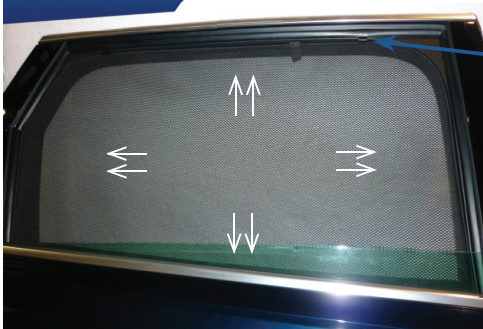

Side Shade Installation

AUDI Q7 5DR
AU-Q7-5-B

COMPONENTS NEEDED:

STEP #1

ATTACH CLIPS ON SHADE EDGES

STEP #2

POSITION THE SIDE SHADE

STEP #3

INSERT CLIPS INSIDE WEATHERSTRIP

STEP #4

ENSURE SECURELY FITTED IN PLACE

CAR
SHADES

Quarter Light Shade Installation

AUDI Q7 5DR
AU-Q7-5-B

COMPONENTS NEEDED:

STEP #1