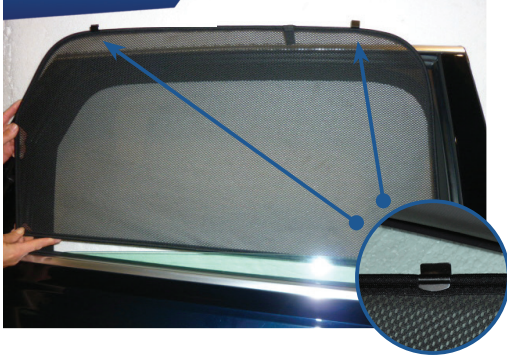

Side Shade Installation

AUDI Q7 5DR
AU-Q7-5-B

COMPONENTS NEEDED:

STEP #1

ATTACH CLIPS ON SHADE EDGES

STEP #2

POSITION THE SIDE SHADE

STEP #3

INSERT CLIPS INSIDE WEATHERSTRIP

STEP #4

ENSURE SECURELY FITTED IN PLACE

CAR
SHADES

Quarter Light Shade Installation

AUDI Q7 5DR
AU-Q7-5-B

COMPONENTS NEEDED:

STEP #1