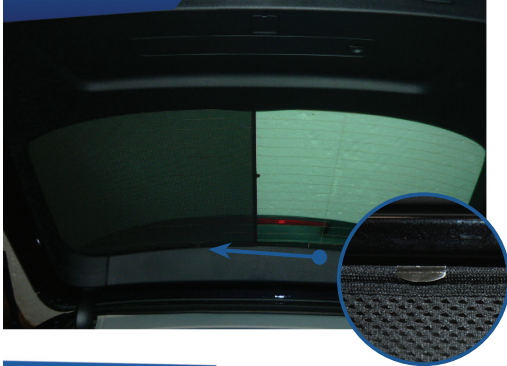

STEP #3

INSERT CLIPS BEHIND INTERIOR TRIM