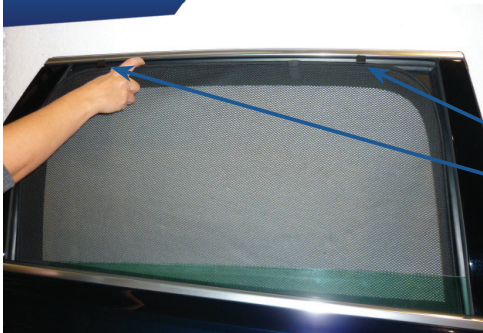

Side Shade Installation

AUDI Q7 5DR
AU-Q7-5-B

COMPONENTS NEEDED:

STEP #1

ATTACH CLIPS ON SHADE EDGES

STEP #2

POSITION THE SIDE SHADE

STEP #3

INSERT CLIPS INSIDE WEATHERSTRIP

STEP #4

ENSURE SECURELY FITTED IN PLACE

CAR
SHADES

Quarter Light Shade Installation

AUDI Q7 5DR
AU-Q7-5-B

COMPONENTS NEEDED:

STEP #1