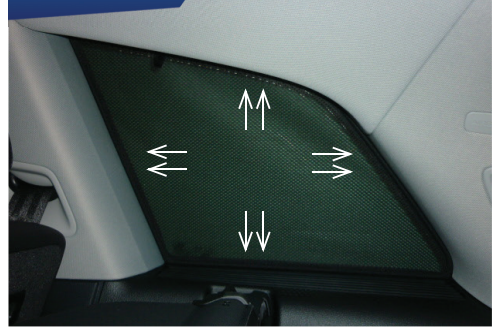

INSERT CLIPS INSIDE WEATHERSTRIP

STEP #4

ENSURE SECURELY FITTED IN PLACE

CAR
SHADES

Quarter Light Shade Installation

AUDI Q7 5DR
AU-Q7-5-B

COMPONENTS NEEDED:

STEP #1

POSITION THE LIGHT SHADE

STEP #2

ENSURE SECURELY FITTED IN PLACE

Rear Shade Installation

AUDI Q7 5DR
AU-Q7-5-B

COMPONENTS NEEDED:

STEP #1

ATTACH CLIPS ON SHADE EDGES