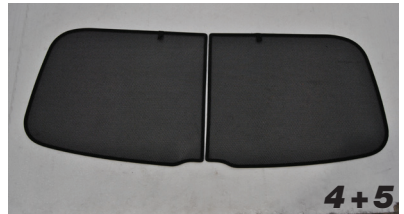

Installation Manual

AUDI Q7 5DR
AU-Q7-5-B

COMPONENTS INCLUDED

SHADES

FIXING CLIPS

CL-M12 x 2

CL-M13 x 4

CL-M14 x 1

Side Shade Installation

AUDI Q7 5DR
AU-Q7-5-B

COMPONENTS NEEDED:

STEP #1

ATTACH CLIPS ON SHADE EDGES

STEP #2

POSITION THE SIDE SHADE

STEP #3