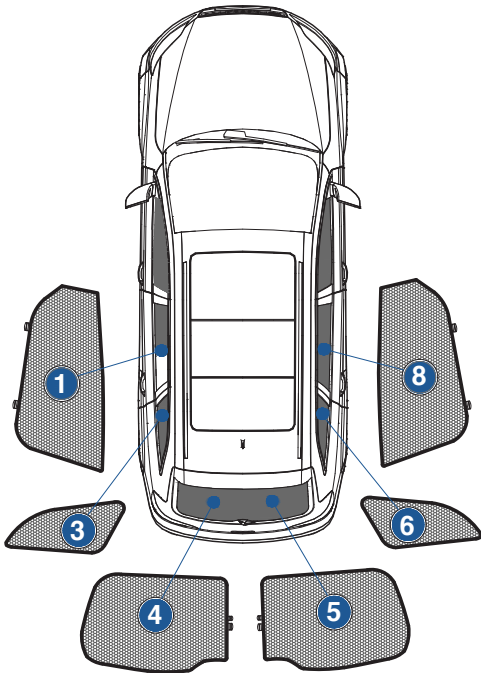

COMPONENTS INCLUDED

SHADES

FIXING CLIPS