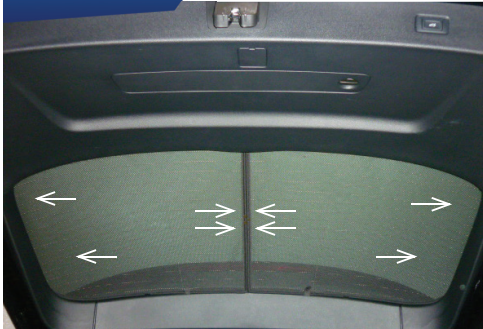

POSITION THE LIGHT SHADE

STEP #2

ENSURE SECURELY FITTED IN PLACE

Rear Shade Installation

AUDI Q7 5DR
AU-Q7-5-B

COMPONENTS NEEDED:

STEP #1

ATTACH CLIPS ON SHADE EDGES

STEP #2

POSITION THE REAR SHADE

STEP #3

INSERT CLIPS BEHIND INTERIOR TRIM

STEP #4

REPEAT THE PROCESS ON OTHER SHADE

STEP #5

ENSURE SECURELY FITTED IN PLACE