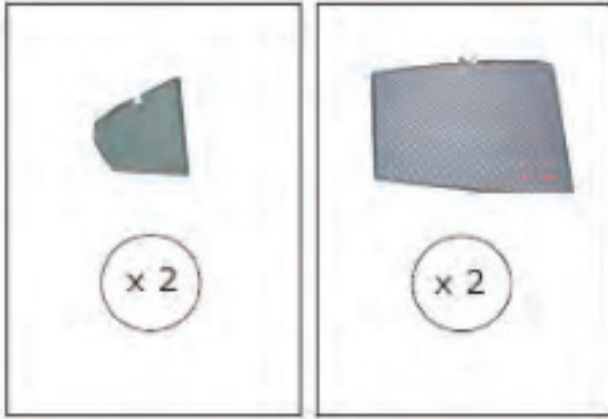

Installation Manual

BMW 3 SERIES 4DR
BMW-3SER-4-A-18

COMPONENTS INCLUDED

CL-M01 x 2

Installation

BMW 3 SERIES 4DR

BMW-3SER-4-A-18