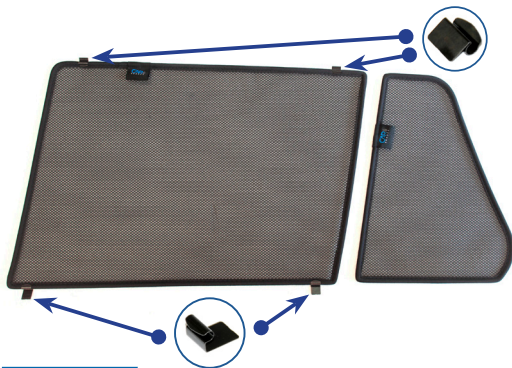

BMW 5 SERIES ESTATE
BMW-5SER-E-D-18

Components Needed

Side Shades

CL-M03 x 4

CL-M02 x 4

Side Shade Installation

STEP 1

STEP 2

Window must be down and shade fitted from the outside

STEP 3

STEP 4

STEP 5

STEP 6

Installation

BMW 5 SERIES ESTATE
BMW-5SER-E-D-18

Side Shade Installation