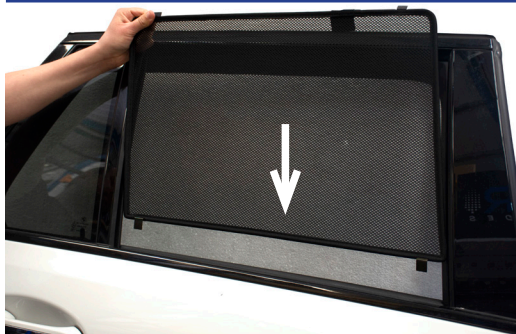

Installation

BMW 5 SERIES ESTATE
BMW-5SER-E-D-18

Components Needed

Side Shade Installation

STEP 1

STEP 2

Window must be down and shade fitted from the outside

STEP 3

STEP 4

STEP 5

STEP 6