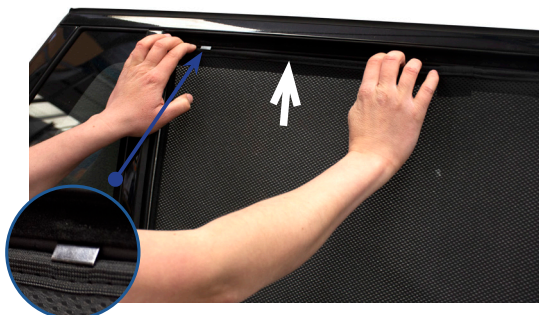

Window must be down and shade fitted from the outside

STEP 3

STEP 4

STEP 5

STEP 6

Installation

BMW 5 SERIES ESTATE
BMW-5SER-E-D-18

Side Shade Installation

STEP 7

STEP 8

STEP 9

Wiggle the shade slightly side to side while sliding forward

STEP 10

STEP 11

STEP 12

Repeat this whole process for the other side.