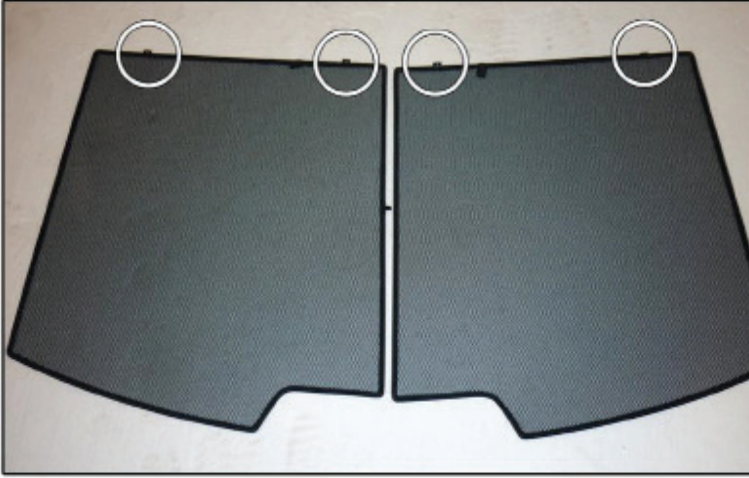

TAILGATE SHADE INSTALLATION