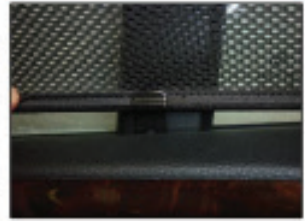

SIDE SHADE INSTALLATION

Installation

BMW X5 4x4

BMW-X5-5-B-18

SIDE SHADE INSTALLATION

Installation

BMW X5 4x4
BMW-X5-5-B-18

SIDE SHADE INSTALLATION