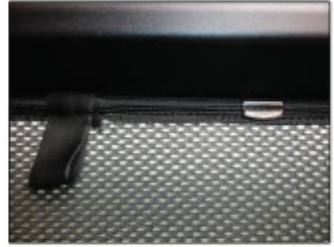

SIDE SHADE INSTALLATION

Installation

BMW X5 4x4

BMW-X5-5-B-18

SIDE SHADE INSTALLATION

Installation

BMW X5 4x4
BMW-X5-5-B-18

SIDE SHADE INSTALLATION