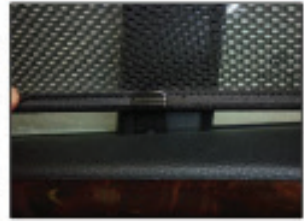

Installation

BMW X5 4x4
BMW-X5-5-B

SIDE SHADE INSTALLATION