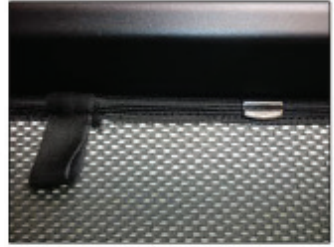

SIDE SHADE INSTALLATION