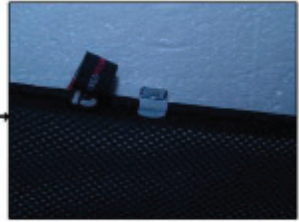

SIDE SHADE INSTALLATION