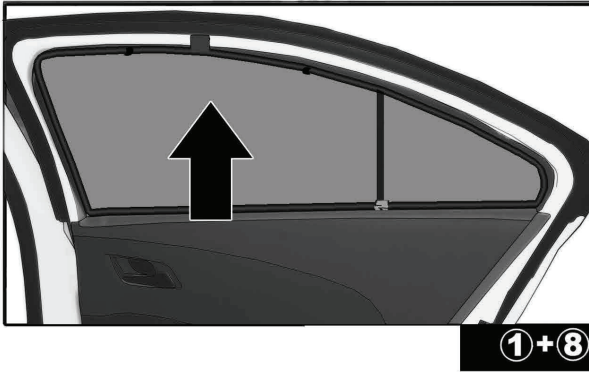

①+⑧

CL-M13

①+⑧

①+⑧

Installation

CHEVROLET AVEO 4DR

CHE-AVEO-4-B

SIDE SHADE INSTALLATION