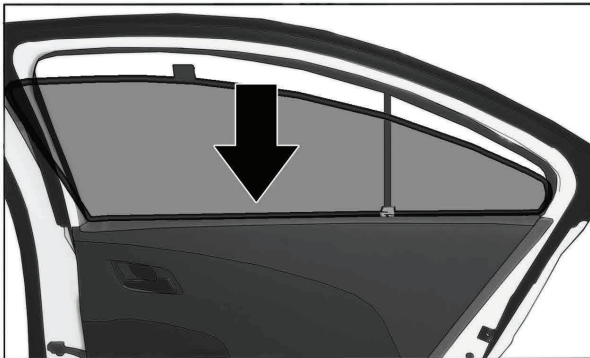

Installation

CHEVROLET AVEO 4DR

CHE-AVEO-4-B

SIDE SHADE INSTALLATION

①+⑧

①+⑧

①+⑧