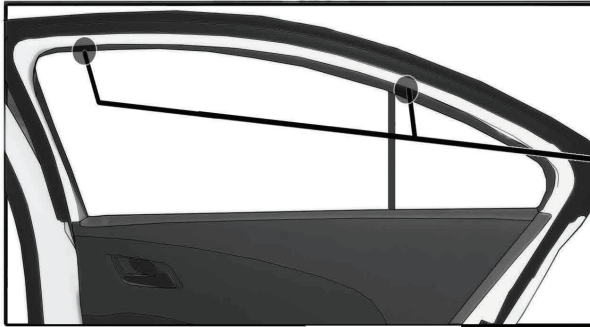

CL-M01 x 4

CL-M14 x 1

CAR
SHADES

Installation

CHEVROLET AVEO 4DR

CHE-AVEO-4-B

SIDE SHADE INSTALLATION

CL-M05

①+⑧

CL-M13

①+⑧

①+⑧

Installation

CHEVROLET AVEO 4DR

CHE-AVEO-4-B

SIDE SHADE INSTALLATION