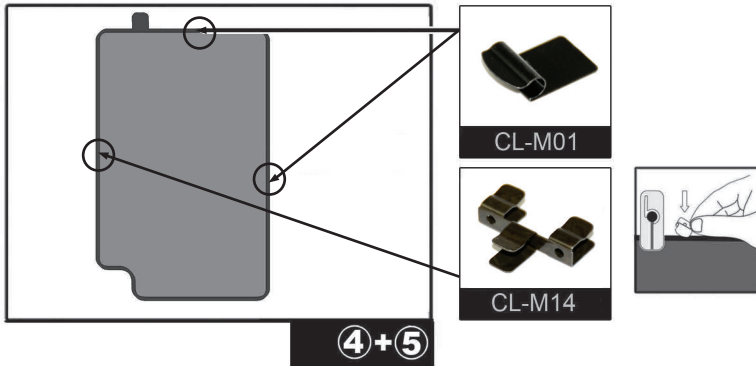

CL-M01 x 4

CL-M14 x 1

CAR
SHADES

Installation

CHEVROLET AVEO 4DR

CHE-AVEO-4-B

SIDE SHADE INSTALLATION

CL-M05

①+⑧

CL-M13

①+⑧

①+⑧

Installation

CHEVROLET AVEO 4DR

CHE-AVEO-4-B

SIDE SHADE INSTALLATION

Installation

CHEVROLET AVEO 4DR

CHE-AVEO-4-B

TAILGATE SHADE INSTALLATION

Installation

CHEVROLET AVEO 4DR

CHE-AVEO-4-B

TAILGATE SHADE INSTALLATION