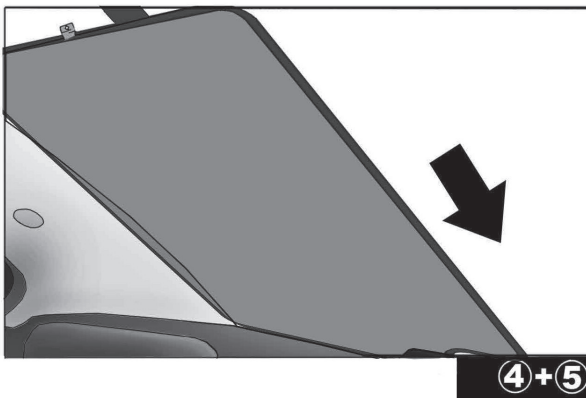

Installation

CHEVROLET AVEO 4DR

CHE-AVEO-4-B

TAILGATE SHADE INSTALLATION