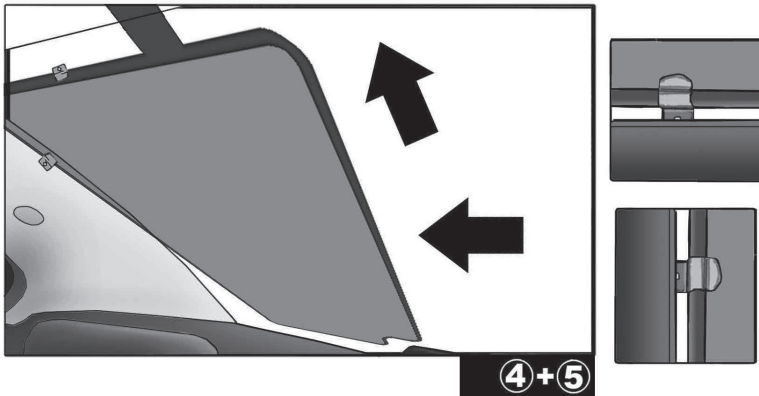

Installation

CHEVROLET AVEO 4DR

CHE-AVEO-4-B

TAILGATE SHADE INSTALLATION