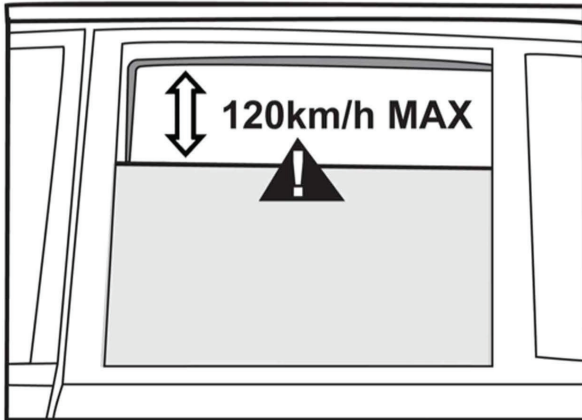

①+⑧

CL-M13

①+⑧

①+⑧

Installation

CHEVROLET AVEO 4DR

CHE-AVEO-4-B

SIDE SHADE INSTALLATION