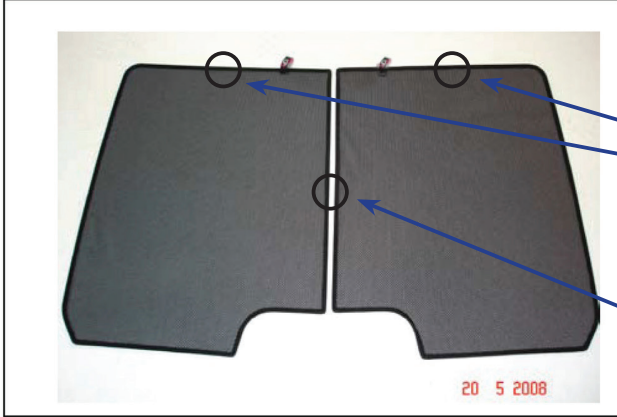

REAR SHADE INSTALLATION