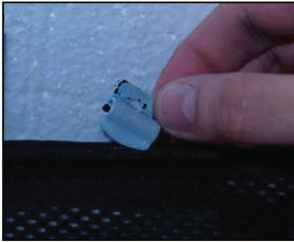

SIDE SHADE INSTALLATION

X2

X2

Installation

CHEVROLET EPICA 4DR
CHE-EPIC-4-A

SIDE SHADE INSTALLATION

X2

Installation

CHEVROLET EPICA 4DR
CHE-EPIC-4-A

REAR SHADE INSTALLATION

Installation

CHEVROLET EPICA 4DR
CHE-EPIC-4-A

REAR SHADE INSTALLATION