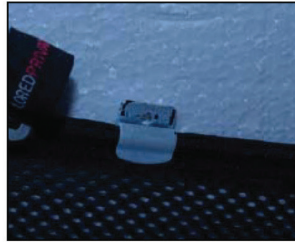

SIDE SHADE INSTALLATION

X2

X2

Installation

CHEVROLET EPICA 4DR
CHE-EPIC-4-A

SIDE SHADE INSTALLATION

X2

Installation

CHEVROLET EPICA 4DR
CHE-EPIC-4-A

REAR SHADE INSTALLATION

Installation

CHEVROLET EPICA 4DR
CHE-EPIC-4-A

REAR SHADE INSTALLATION