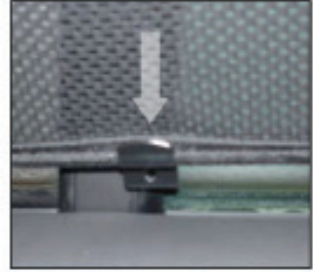

SIDE SHADE INSTALLATION

X2

X2

Installation

CHEVROLET EPICA 4DR
CHE-EPIC-4-A

SIDE SHADE INSTALLATION

X2

Installation