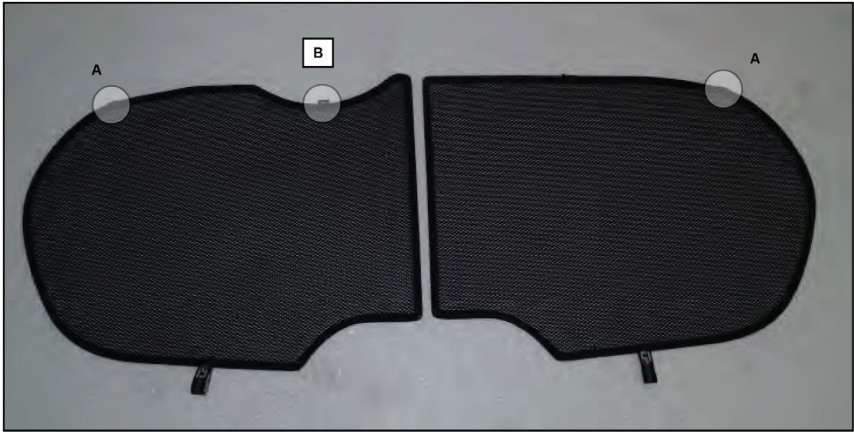

Side Shade Installation

CHEVROLET KALOS / AVEO 3DR
CHE-KALO-3-A

REAR SHADE INSTALLATION