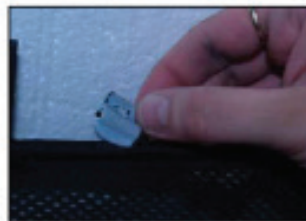

CL-M10 x 2

Installation

CHEVROLET LACETTI ESTATE
CHE-LACE-E-A

SIDE SHADE INSTALLATION

X2

X2

Installation

CHEVROLET LACETTI ESTATE
CHE-LACE-E-A