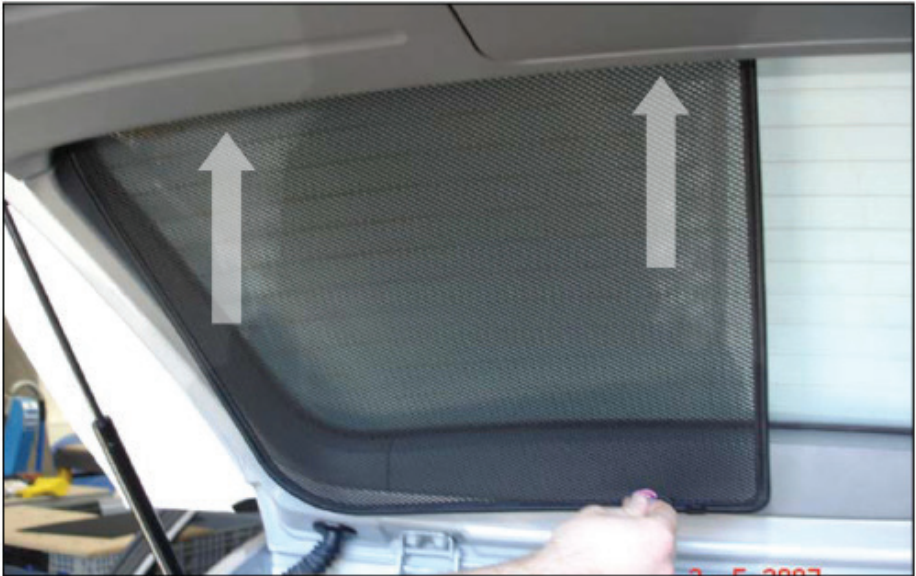

X2

Installation

CHEVROLET LACETTI ESTATE
CHE-LACE-E-A

LOAD AREA SHADE INSTALLATION

Installation

CHEVROLET LACETTI ESTATE
CHE-LACE-E-A

REAR SHADE INSTALLATION

X2