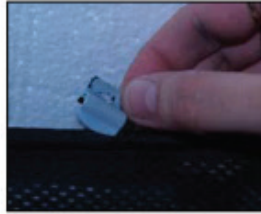

X2

Installation

CHEVROLET LACETTI ESTATE
CHE-LACE-E-A

LOAD AREA SHADE INSTALLATION

Installation

CHEVROLET LACETTI ESTATE
CHE-LACE-E-A

REAR SHADE INSTALLATION

X2