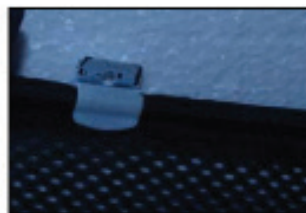

CL-M10 x 2

Installation

CHEVROLET LACETTI ESTATE
CHE-LACE-E-A

SIDE SHADE INSTALLATION

X2

X2

Installation

CHEVROLET LACETTI ESTATE
CHE-LACE-E-A