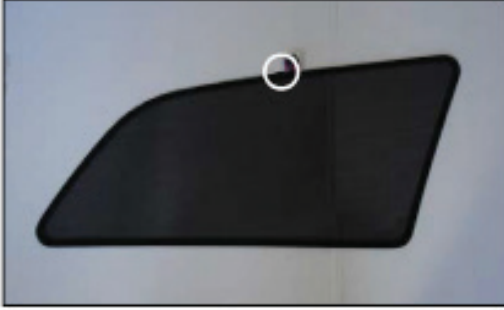

SIDE SHADE INSTALLATION

Installation

CHEVROLET LACETTI ESTATE
CHE-LACE-E-A

SIDE SHADE INSTALLATION

X2

Installation

CHEVROLET LACETTI ESTATE
CHE-LACE-E-A

LOAD AREA SHADE INSTALLATION

X2

Installation

CHEVROLET LACETTI ESTATE
CHE-LACE-E-A

LOAD AREA SHADE INSTALLATION

Installation

CHEVROLET LACETTI ESTATE
CHE-LACE-E-A

REAR SHADE INSTALLATION

X2