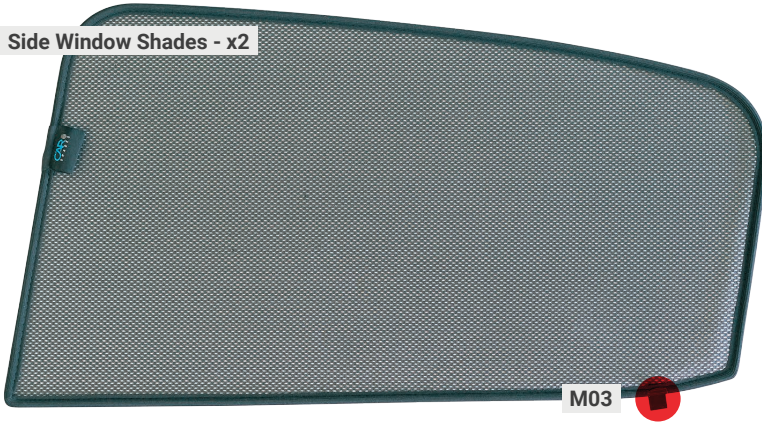

CITROEN C3 | 5-DOOR CIT-C3-5-C-18

Included Components:

Side Window Shades

M01

M02

M03 - x2

M04

M05 - x2

TRIM TOOL - x1

CITROEN C3 | 5-DOOR

CIT-C3-5-C-18

Side Windows

Side Window Shades - x2

CLIP PLACEMENT

M03 - x2

M05 - x2