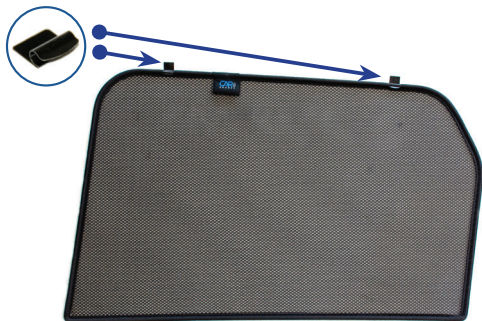

Installation Manual

CITROEN C3 AIRCROSS 5DR
CIT-C3AC-5-A-18

Shades

Side Shades

Fixing Clips

CL-M12 x 4

Installation

CITROEN C3 AIRCROSS 5DR
CIT-C3AC-5-A-18

Components Needed

Side Shades

CL-M12 x 4

Side Shade Installation

STEP 1

STEP 2

Shade must be fitted from the outside.
Window must be 3/4 of the way down.

STEP 3

View from the inside.
Repeat this whole process for the other side.