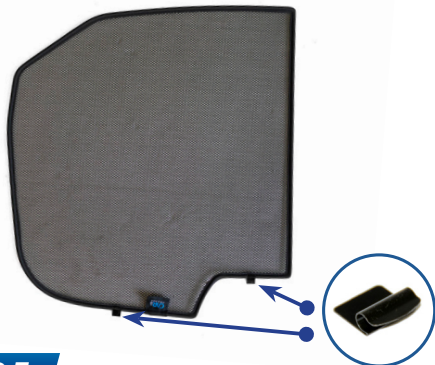

Installation

CITROEN C4 5DR
CIT-C4-5-C

Components Needed

Tailgate Shade Installation

STEP 1