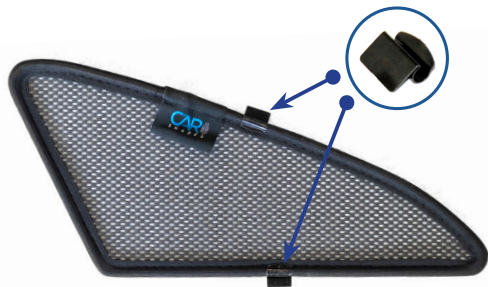

STEP 10

STEP 11

STEP 12

Repeat this whole process for the other side.

Installation

CITROEN C4 5DR
CIT-C4-5-C

Components Needed

Port Shades

CL-M02 x 4

Port Shade Installation

STEP 1

STEP 2

STEP 3

STEP 4

STEP 5

STEP 6