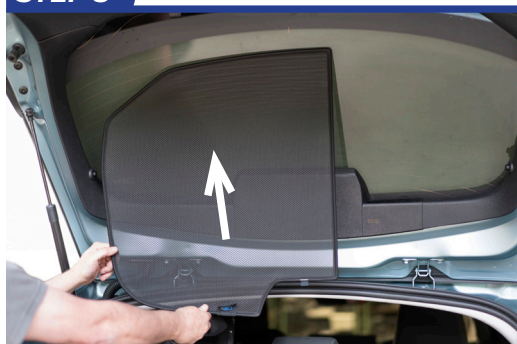

Installation

CITROEN C4 5DR
CIT-C4-5-C

Components Needed

Tailgate Shade Installation

STEP 1

STEP 3

STEP 2

STEP 4

STEP 5

STEP 6