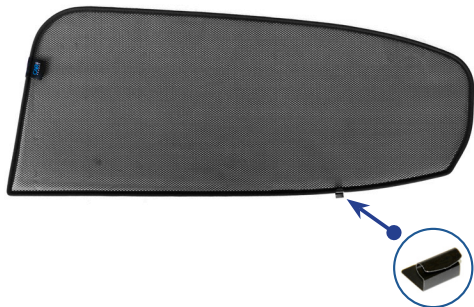

Side Shade Installation

STEP 1