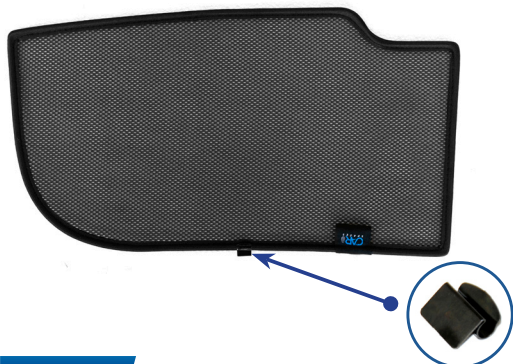

Tailgate Shade Installation

STEP 1