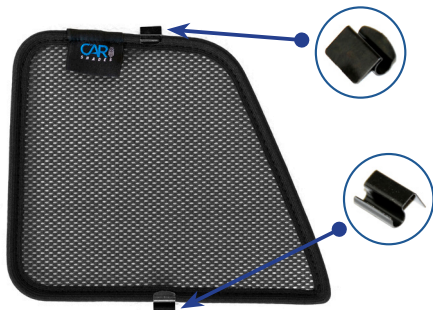

Installation

CITROEN C5 AIRCROSS 5DR
CIT-C5AC-5-A

Components Needed

Port Shade Installation

STEP 1