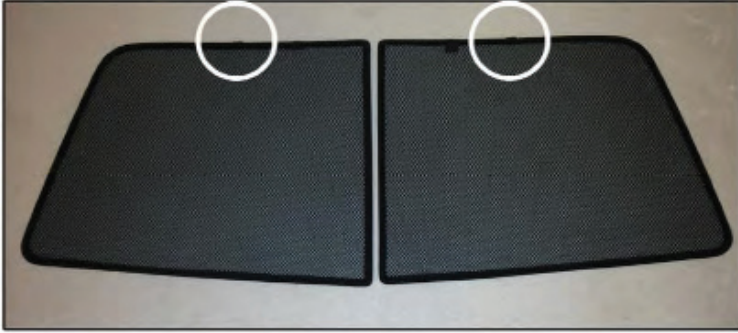

TAILGATE SHADE INSTALLATION