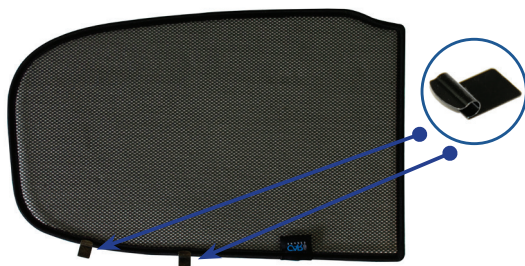

STEP 17

STEP 18

Repeat this whole process for the other side

Installation

FIAT TIPO 5DR
FIA-TIPO-5-A

Components Needed

Tailgate Shades

CL-M01 x 4

CL-M14 x 1

Tailgate Shade Installation

STEP 1

STEP 2

STEP 3

STEP 4

STEP 5

STEP 6