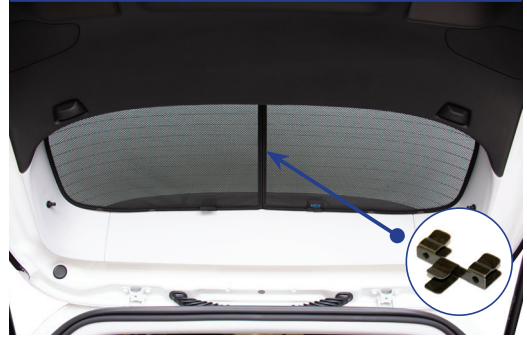

Installation

FIAT TIPO 5DR
FIA-TIPO-5-A

Tailgate Shade Installation

STEP 7

Repeat this whole process for the other side

STEP 8

STEP 9

STEP 10