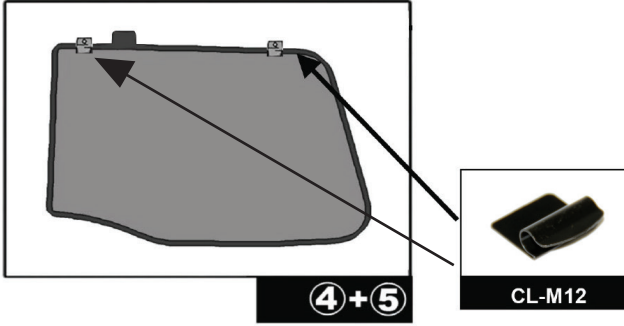

Installation

FORD C-MAX 5DR
FOR-CMAX-5-B

REAR SHADE INSTALLATION