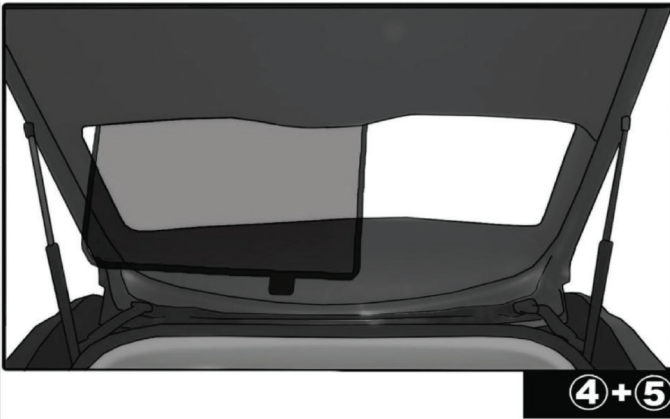

Installation

FORD C-MAX 5DR
FOR-CMAX-5-B

REAR SHADE INSTALLATION