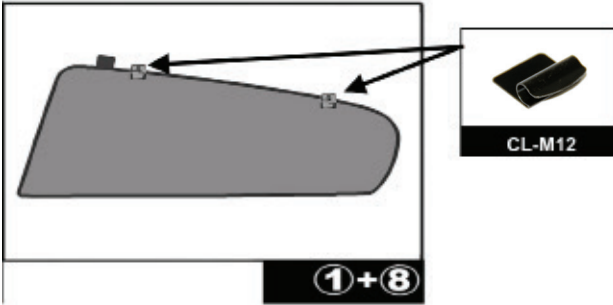

Installation Manual

FORD C-MAX 5DR
FOR-CMAX-5-B

COMPONENTS INCLUDED

①+⑧

④+⑤

③+⑥

CL-M12 x 8

CL-M02 x 2

Installation

FORD C-MAX 5DR
FOR-CMAX-5-B

SIDE SHADE INSTALLATION

Installation

FORD C-MAX 5DR
FOR-CMAX-5-B

QUARTER LIGHT SHADE INSTALLATION

3+6

Installation