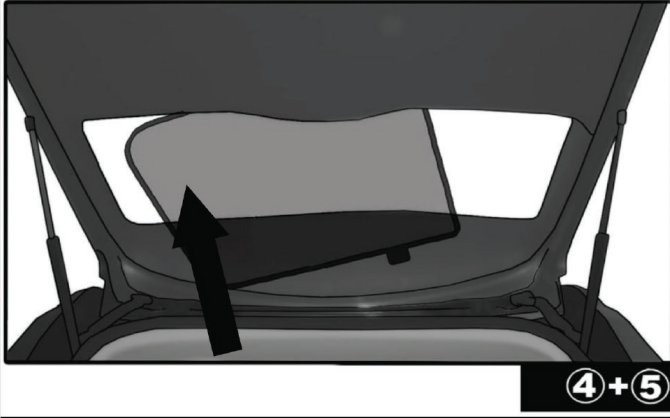

Installation

FORD C-MAX 5DR
FOR-CMAX-5-B

REAR SHADE INSTALLATION