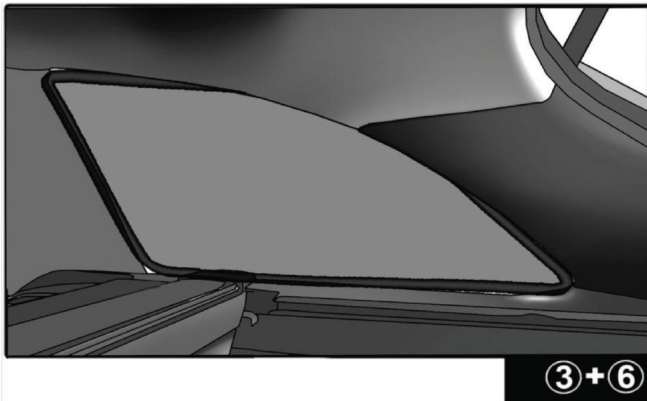

Installation

FORD C-MAX 5DR
FOR-CMAX-5-B

SIDE SHADE INSTALLATION

Installation

FORD C-MAX 5DR
FOR-CMAX-5-B

QUARTER LIGHT SHADE INSTALLATION

3+6

Installation