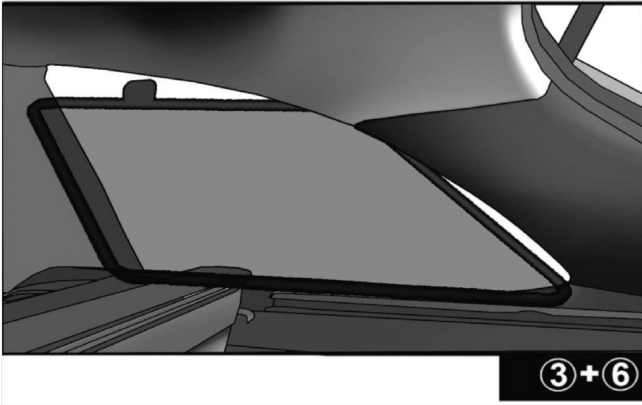

Installation

FORD C-MAX 5DR
FOR-CMAX-5-B

SIDE SHADE INSTALLATION

Installation

FORD C-MAX 5DR
FOR-CMAX-5-B

QUARTER LIGHT SHADE INSTALLATION

3+6

Installation