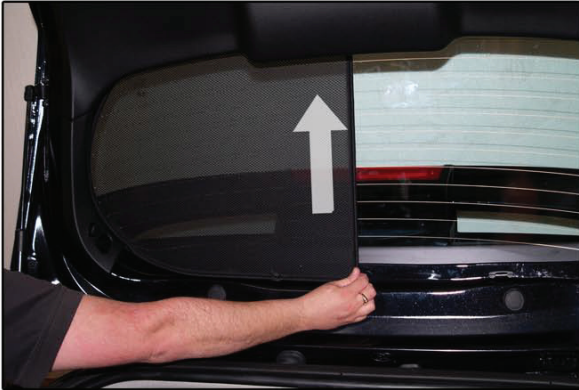

Installation

FORD FIESTA 3DR

FOR-FIES-3-B

TAILGATE SHADE INSTALLATION

Installation

FORD FIESTA 3DR

FOR-FIES-3-B

TAILGATE SHADE INSTALLATION