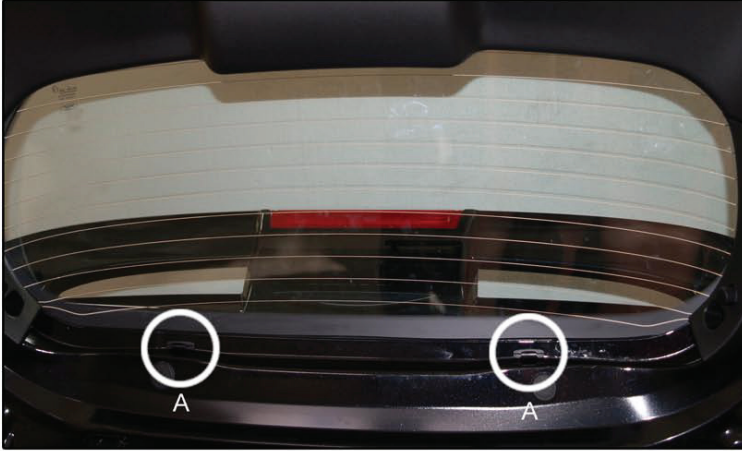

Installation

FORD FIESTA 3DR

FOR-FIES-3-B

TAILGATE SHADE INSTALLATION