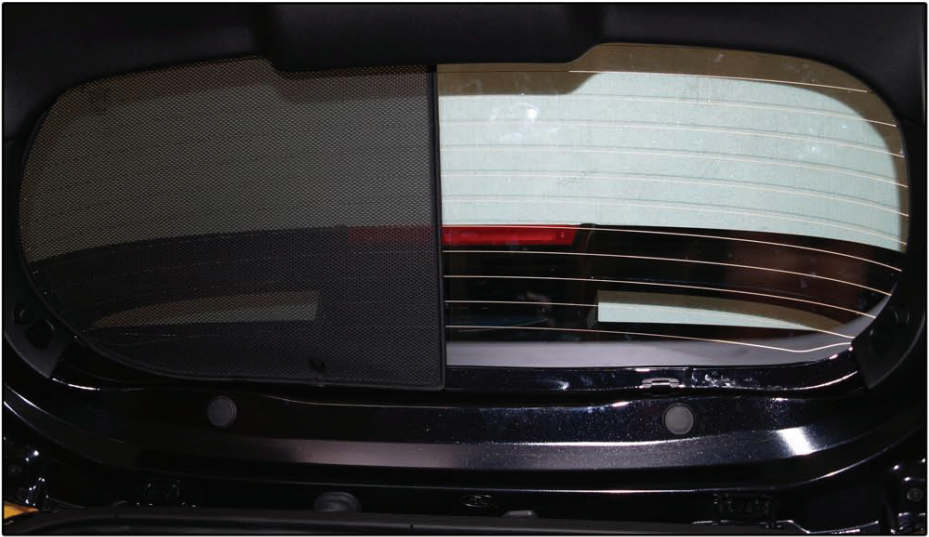

Installation

FORD FIESTA 3DR

FOR-FIES-3-B

TAILGATE SHADE INSTALLATION

X2