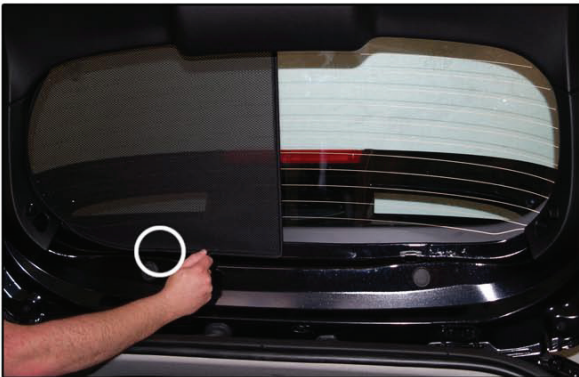

Installation

FORD FIESTA 3DR

FOR-FIES-3-B

TAILGATE SHADE INSTALLATION

Installation

FORD FIESTA 3DR

FOR-FIES-3-B

TAILGATE SHADE INSTALLATION