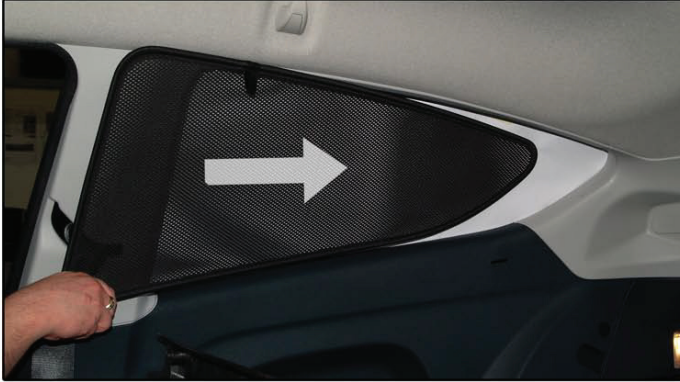

Installation

FORD FIESTA 3DR

FOR-FIES-3-B

SIDE SHADE INSTALLATION