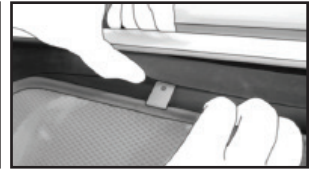

STEP #1

ATTACH CLIPS ON SHADE EDGES

STEP #2

POSITION THE SIDE SHADE

STEP #3

INSERT CLIPS INSIDE WEATHERSTRIP

STEP #4

ENSURE SECURELY FITTED IN PLACE