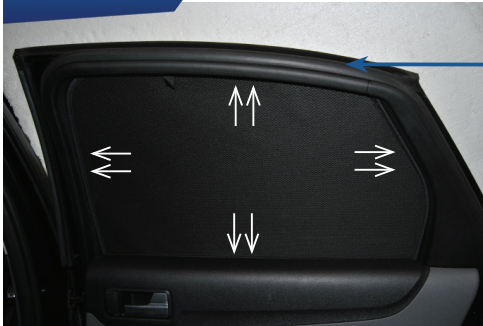

STEP #1

ATTACH CLIPS ON SHADE EDGES

STEP #2

POSITION THE SIDE SHADE

STEP #3

INSERT CLIPS INSIDE WEATHERSTRIP

STEP #4

ENSURE SECURELY FITTED IN PLACE