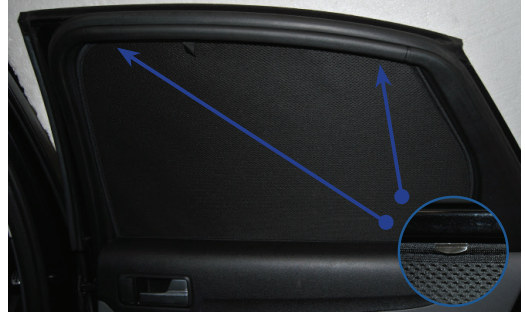

STEP 6

Repeat this whole process for the other side