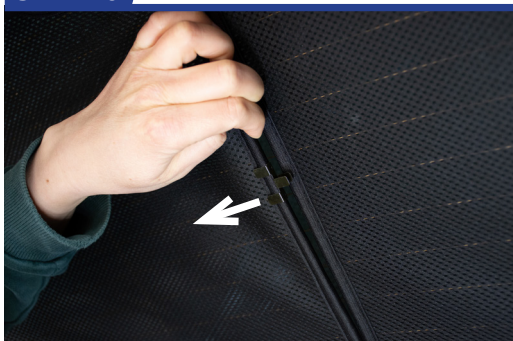

Installation

FORD FOCUS ESTATE
FOR-FOCU-E-C

Tailgate Shade Installation

STEP 7

Repeat this whole process for the other side.

STEP 8

STEP 9

STEP 10

STEP 11

STEP 12