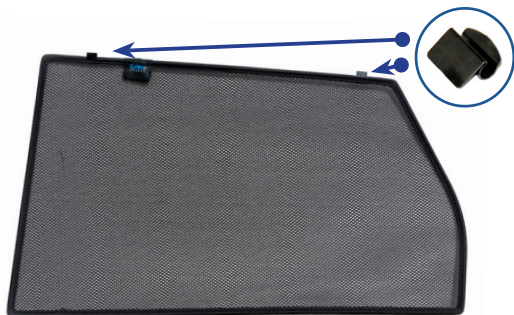

Installation

FORD FOCUS ESTATE
FOR-FOCU-E-C

Components Needed

Side Shade Installation

STEP 1