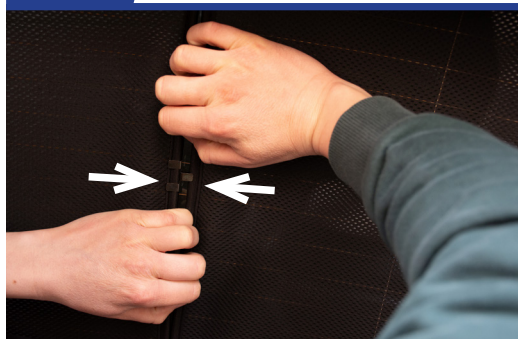

Installation

FORD FOCUS ESTATE
FOR-FOCU-E-C

Tailgate Shade Installation

STEP 7

Repeat this whole process for the other side.

STEP 8

STEP 9

STEP 10

STEP 11

STEP 12