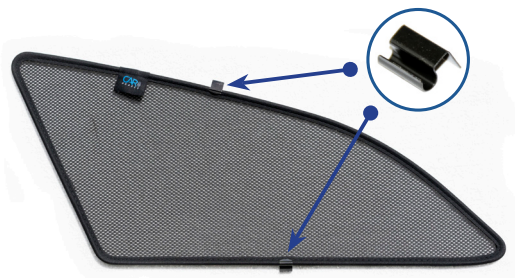

Installation

FORD FOCUS ESTATE
FOR-FOCU-E-C

Side Shade Installation

STEP 7

STEP 8

STEP 9

Repeat this whole process for the other side.

Installation

FORD FOCUS ESTATE
FOR-FOCU-E-C

Components Needed

Port Shades

CL-M04 x 4

Port Shade Installation

STEP 1

STEP 2

STEP 3

STEP 4

STEP 5

STEP 6

Repeat this whole process for the other side.

Installation

FORD FOCUS ESTATE
FOR-FOCU-E-C

Components Needed

Tailgate Shades