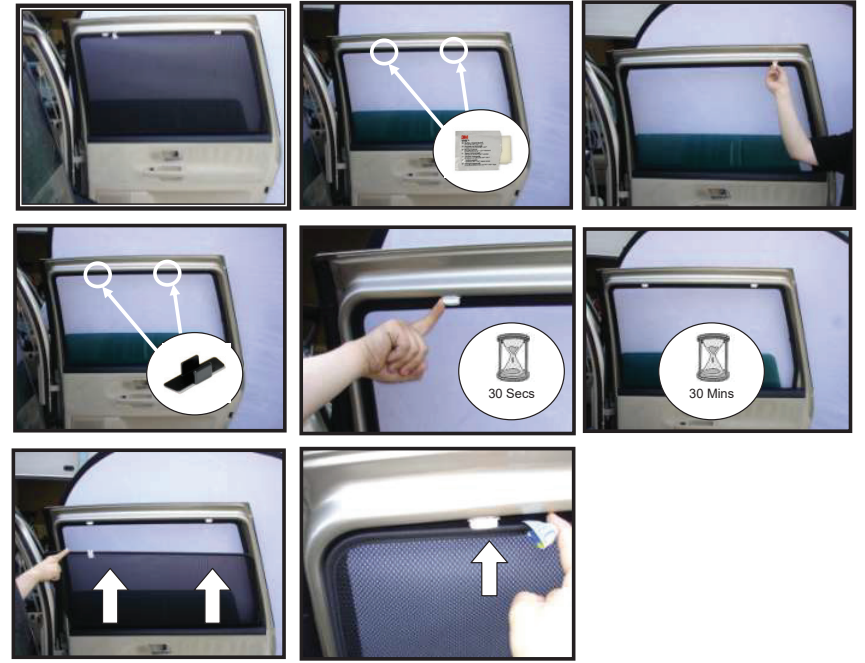

Installation Manual

FORD GALAXY 5 DR
FOR-GALA-5-A

COMPONENTS INCLUDED

FIXING CLIPS

CL-M12 x 2

CL-P03 x 4

CL-P02 x 6

CL-W01 x 1

CAR
SHADES

Installation

FORD GALAXY 5 DR
FOR-GALA-5-A

SIDE & TAILGATE SHADE INSTALLATION

PLEASE NOTE : THE LEFT HAND SIDE TAILGATE SHADE AND THE RIGHT HAND SIDE TAILGATE SHADE ARE DIFFERENT SHAPES AND THEREFORE WILL ONLY FIT THEIR CORRESPONDING SIDE.

2 Of 3

PORT SHADE INSTALLATION

PLEASE NOTE : THE LEFT HAND SIDE PORTHOLE SHADE AND THE RIGHT HAND SIDE PORTHOLE SHADE ARE DIFFERENT SHAPES AND THEREFORE WILL ONLY FIT THEIR CORRESPONDING SIDE.