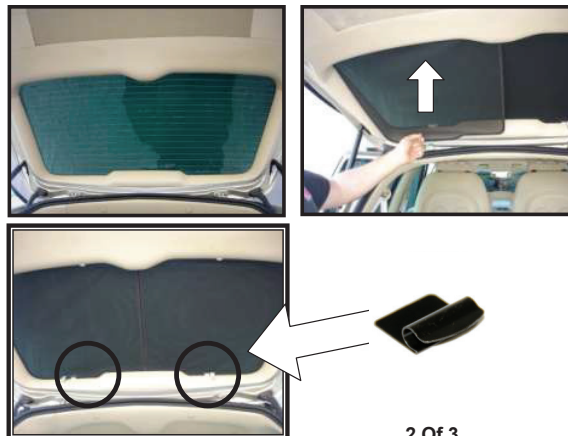

CAR
SHADES

Installation

FORD GALAXY 5 DR
FOR-GALA-5-A

SIDE & TAILGATE SHADE INSTALLATION

PLEASE NOTE : THE LEFT HAND SIDE TAILGATE SHADE AND THE RIGHT HAND SIDE TAILGATE SHADE ARE DIFFERENT SHAPES AND THEREFORE WILL ONLY FIT THEIR CORRESPONDING SIDE.

2 Of 3

PORT SHADE INSTALLATION

PLEASE NOTE : THE LEFT HAND SIDE PORTHOLE SHADE AND THE RIGHT HAND SIDE PORTHOLE SHADE ARE DIFFERENT SHAPES AND THEREFORE WILL ONLY FIT THEIR CORRESPONDING SIDE.