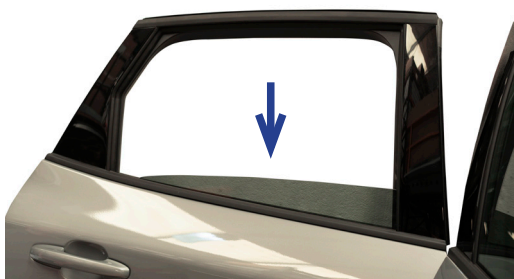

Shade must be fitted from the outside.

STEP 3

STEP 4

STEP 5

STEP 6

Installation

FORD KUGA 5DR
FOR-KUGA-5-C-18

Side Shade Installation