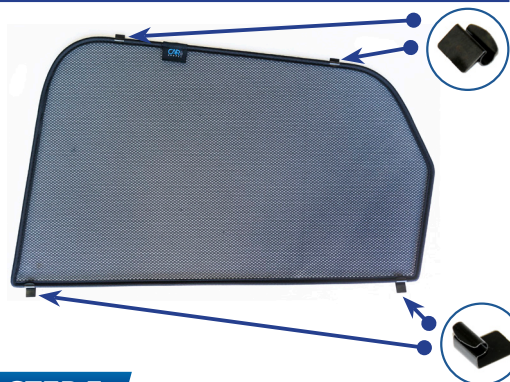

Installation Manual

FORD KUGA 5DR
FOR-KUGA-5-C-18

Shades

Side Shades

Fixing Clips

CL-M02 x 4

CL-M03 x 4

Installation

FORD KUGA 5DR
FOR-KUGA-5-C-18

Components Needed

Side Shades

CL-M02 x 4

CL-M03 x 4

Side Shade Installation

STEP 1

STEP 2

Shade must be fitted from the outside.

STEP 3

STEP 4

STEP 5

STEP 6

Installation

FORD KUGA 5DR
FOR-KUGA-5-C-18

Side Shade Installation