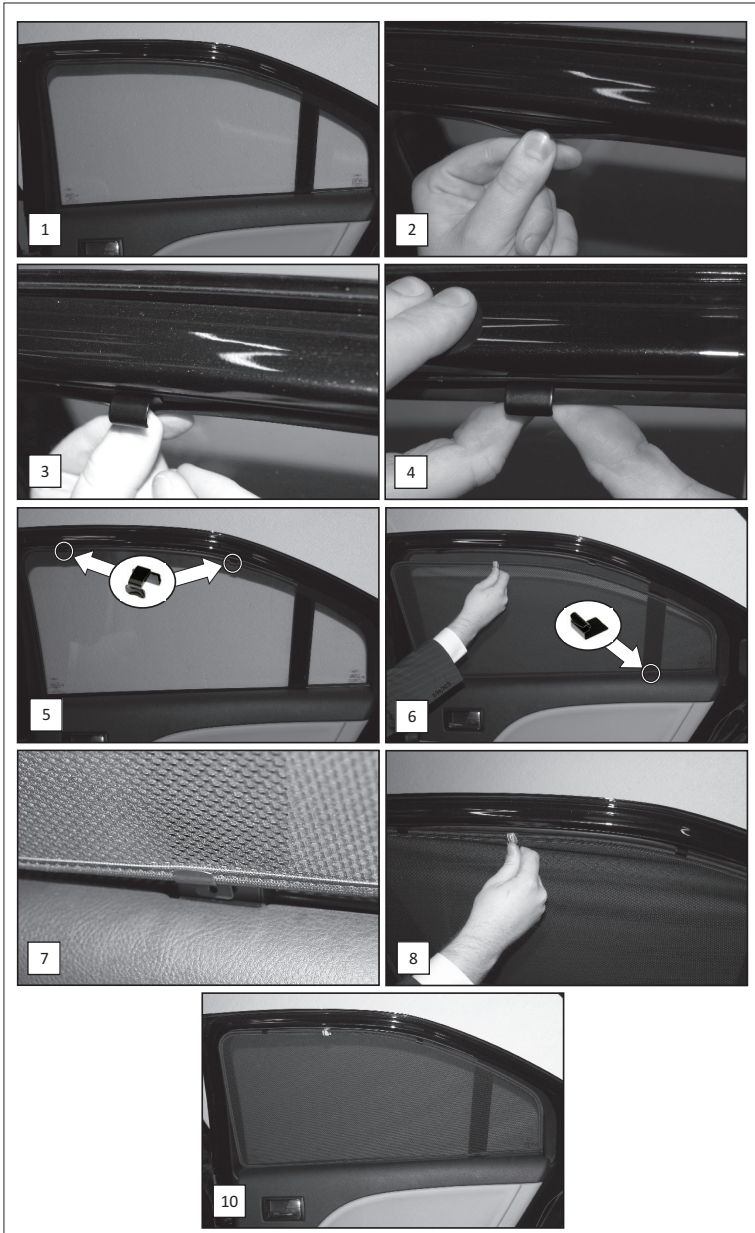

CL-M01 x 4

CL-M03 x 2

CL-M14 x 1

CL-W01 x 1

CAR
SHADES

Installation

FORD MONDEO 4 DR
FOR-MOND-4-A

SIDE SHADE INSTALLATION