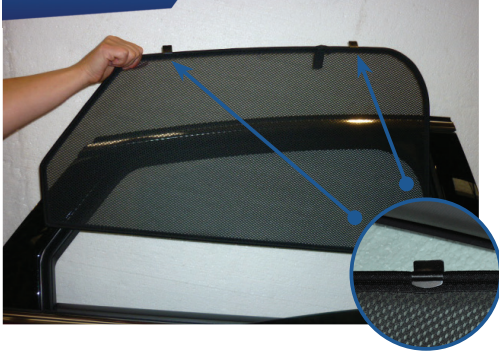

Installation Manual

FORD MONDEO 5DR
FOR-MOND-5-C-18

SHADES

FIXING CLIPS

CL-M12 x 4

Side Shade Installation

FORD MONDEO 5DR
FOR-MOND-5-C-18

COMPONENTS NEEDED:

STEP #1

ATTACH CLIPS ON SHADE EDGES

STEP #2

POSITION THE SIDE SHADE

STEP #3

INSERT CLIPS INSIDE WEATHERSTRIP

STEP #4

ENSURE SECURELY FITTED IN PLACE