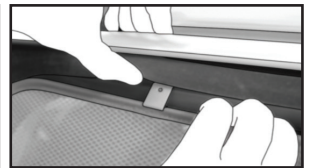

STEP #1

ATTACH CLIPS ON SHADE EDGES

STEP #2

POSITION THE SIDE SHADE

STEP #3

INSERT CLIPS INSIDE WEATHERSTRIP

STEP #4

ENSURE SECURELY FITTED IN PLACE