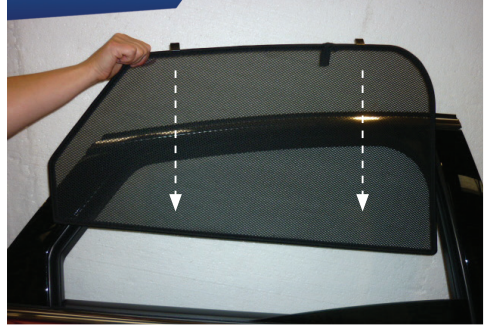

Installation Manual

FORD MONDEO 5DR
FOR-MOND-5-C-18

SHADES

FIXING CLIPS

CL-M12 x 4

Side Shade Installation

FORD MONDEO 5DR
FOR-MOND-5-C-18

COMPONENTS NEEDED:

STEP #1

ATTACH CLIPS ON SHADE EDGES

STEP #2

POSITION THE SIDE SHADE

STEP #3

INSERT CLIPS INSIDE WEATHERSTRIP

STEP #4

ENSURE SECURELY FITTED IN PLACE