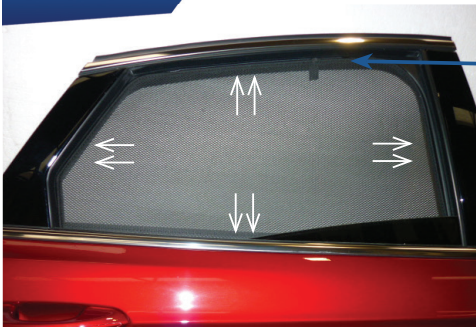

STEP #1

ATTACH CLIPS ON SHADE EDGES

STEP #2

POSITION THE SIDE SHADE

STEP #3

INSERT CLIPS INSIDE WEATHERSTRIP

STEP #4

ENSURE SECURELY FITTED IN PLACE