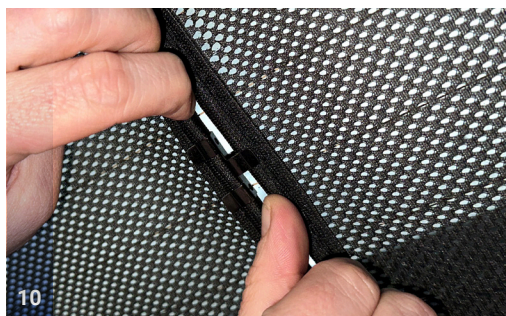

FORD RANGER | PICK UP

FOR-RANG-4-E

Tailgate Window

CLIP PLACEMENT

Tailgate Shades - x2

M02 - x2

M13 - x2

M14 - x1