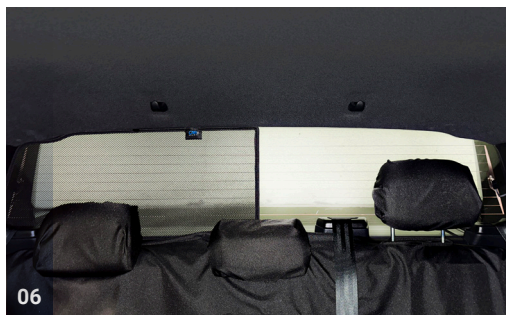

FORD RANGER | PICK UP

FOR-RANG-4-E

Tailgate Window

CLIP PLACEMENT

Tailgate Shades - x2

M02 - x2

M13 - x2

M14 - x1