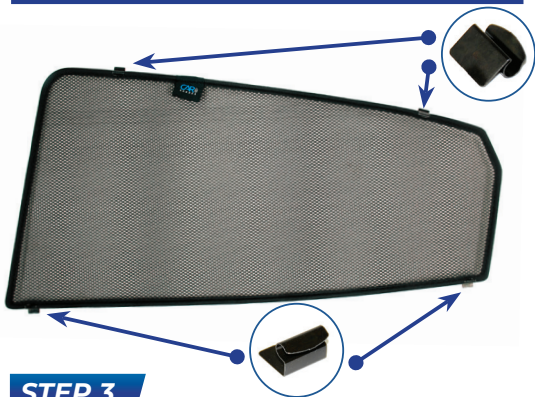

Installation Manual

HONDA CIVIC 5DR
HON-CIVI-5-D-18

Shades

Side Shades

Fixing Clips

CL-M13 x 4

CL-M02 x 4

Installation

HONDA CIVIC 5DR
HON-CIVI-5-D-18

Components Needed

Side Shades

CL-M13 x 4

CL-M02 x 4

Side Shade Installation

STEP 1

STEP 2

STEP 3

STEP 4

STEP 5

STEP 6

Clips fit between the rubber and metal trim.

Installation

HONDA CIVIC 5DR
HON-CIVI-5-D-18

Side Shade Installation