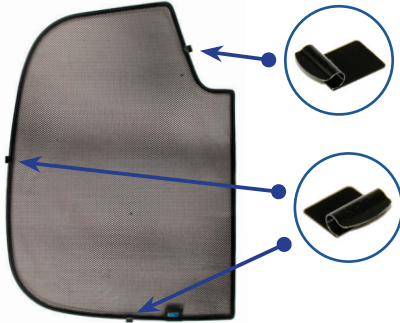

Clips fit between the rubber and metal trim.

Installation

HONDA CIVIC 5DR
HON-CIVI-5-D

Side Shade Installation

STEP 7

Repeat this whole process for the other side.

Installation

HONDA CIVIC 5DR
HON-CIVI-5-D

Components Needed

Tailgate Shades

CL-M12 x 4

CL-M01 x 2

CL-M14 x 1

Tailgate Shade Installation

STEP 1

STEP 2