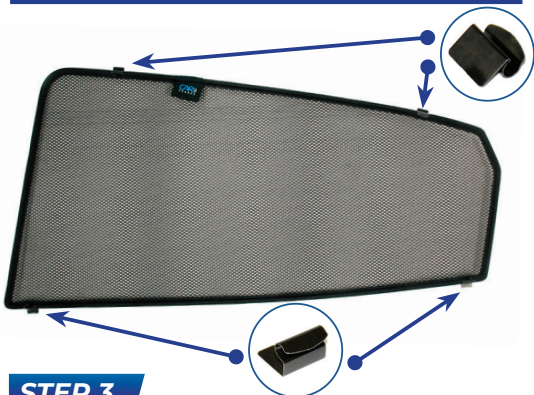

Side Shade Installation

STEP 1

STEP 2