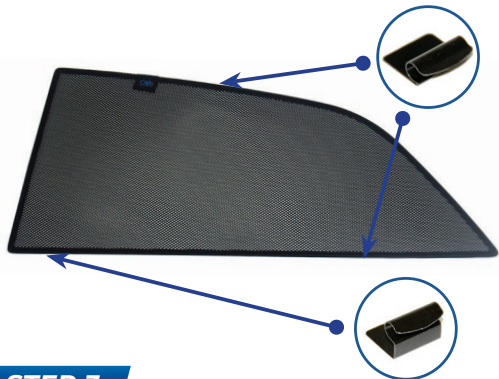

HYUNDAI I20 5DR
HYU-I20-5B-18

Components Needed

Side Shades

CL-M13 x 2

CL-M12 x 4

Side Shade Installation

STEP 1

STEP 2