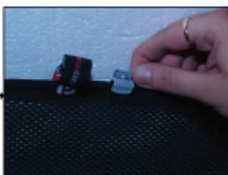

Installation Manual

HYUNDAI ix35 5DR
HYU-IX35-5-A-18

COMPONENTS INCLUDED

x 2

FIXING CLIPS

CL-M02 x 4

CL-M03 x 2

SIDE SHADE INSTALLATION