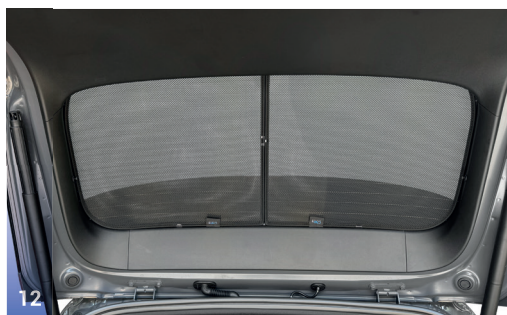

HYUNDAI KONA | HATCH

HYU-KONA-5-B

Tailgate Window

CLIP PLACEMENT

Tailgate Shades - x2

M02 - x2

M14 - x1

CAR SHADES