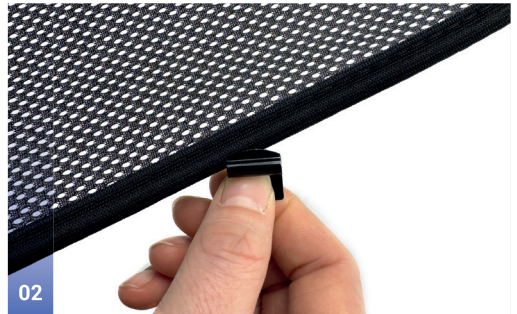

P02

CLEANER

TRIM TOOL

HYUNDAI KONA | HATCH

HYU-KONA-5-B

Side Windows

Side Window Shades - x2

CLIP PLACEMENT

M02 - x4

M03 - x4

HYUNDAI KONA | HATCH

HYU-KONA-5-B

Port Windows

Port Window Shades - x2

CLIP PLACEMENT

M02- x4