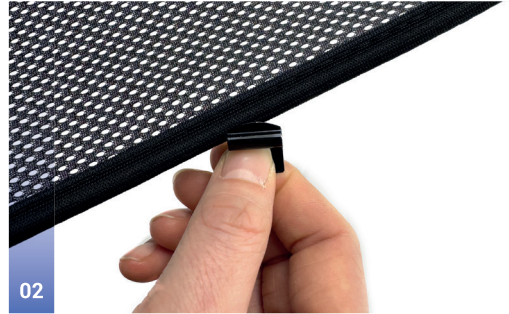

HYUNDAI KONA | HATCH

HYU-KONA-5-B

Tailgate Window

CLIP PLACEMENT

Tailgate Shades - x2

M02 - x2

M14 - x1

CAR SHADES