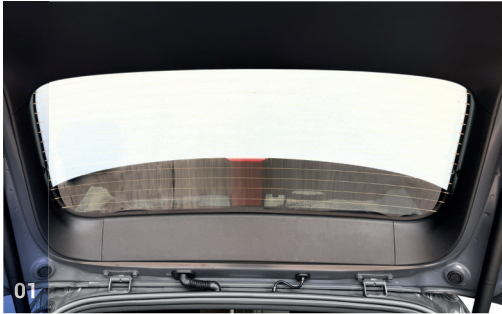

HYUNDAI KONA | HATCH

HYU-KONA-5-B

Tailgate Window

CLIP PLACEMENT

Tailgate Shades - x2

M02 - x2

M14 - x1

CAR SHADES