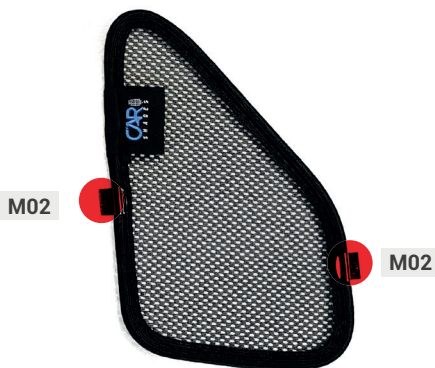

P02

CLEANER

TRIM TOOL

HYUNDAI KONA | HATCH

HYU-KONA-5-B

Side Windows

Side Window Shades - x2

CLIP PLACEMENT

M02 - x4

M03 - x4

HYUNDAI KONA | HATCH

HYU-KONA-5-B

Port Windows

Port Window Shades - x2

CLIP PLACEMENT

M02- x4

HYUNDAI KONA | HATCH

HYU-KONA-5-B

Tailgate Window

CLIP PLACEMENT

Tailgate Shades - x2

M02 - x2

M14 - x1

CAR SHADES