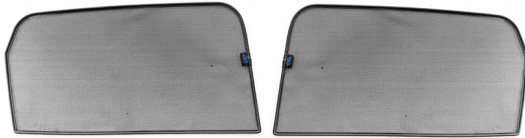

Installation Manual

HYUNDAI SANTA FE 5DR
HYU-SANT-5-C

Shades

Side Shades

Port Shades

Tailgate Shades

Fixing Clips

CL-M12 x 2

CL-M02 x 6

CL-M05 x 2

CL-M14 x 1

CL-T01 x 1

Installation

HYUNDAI SANTA FE 5DR
HYU-SANT-5-C

Components Needed

Side Shades