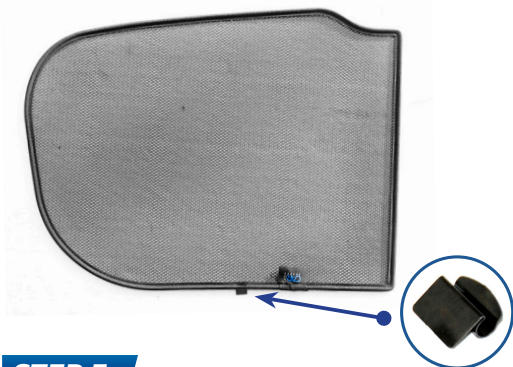

Port Shade Installation

STEP 1

STEP 2

STEP 3

STEP 4

STEP 5

STEP 6

Repeat this whole process for the other side.

Installation

HYUNDAI SANTA FE 5DR
HYU-SANT-5-C

Components Needed

Tailgate Shades

CL-M02 x 2

CL-M14 x 1

Tailgate Shade Installation

STEP 1