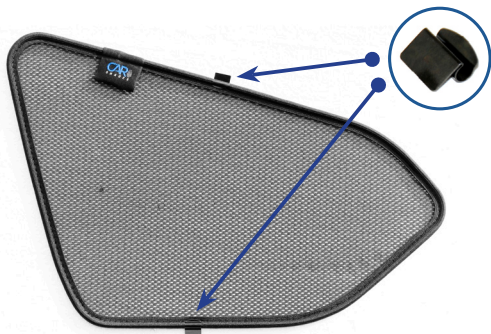

STEP 10

STEP 11

Repeat this whole process for the other side.

Installation

HYUNDAI SANTA FE 5DR
HYU-SANT-5-C

Components Needed

Port Shades

CL-M02 x 4

Port Shade Installation

STEP 1

STEP 2

STEP 3

STEP 4

STEP 5

STEP 6

Repeat this whole process for the other side.