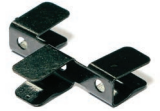

### Included Components:

Side Window Shades

Side Window Shades

Load Area Shades

M01

M02 - x4

M03 - x2

M04

M05

M09

M11 - x4

M12 - x4

M13

M14 - x1

P01

P02

CLEANER

TRIM TOOL - x1