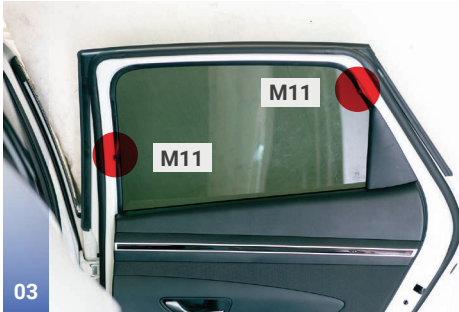

### Side Windows

Side Window Shades - x2

CLIP PLACEMENT

M03 - X2

M11 - X4

TRIM TOOL

01

02