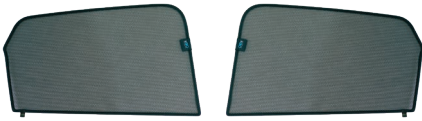

## HYUNDAI TUCSON | 5-DOOR HYU-TUCS-5-E

### Included Components:

Side Window Shades

Side Window Shades

Load Area Shades

M01

M02 - x4

M03 - x2

M04