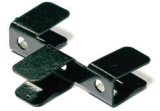

#### Included Components:

Side Window Shades

Tailgate Shades

M01

M02 x2

M03

M04

M05 x2

M09

M11

M12 x4

M13

M14 x1

P01

P02

CLEANER

TRIM TOOL x1