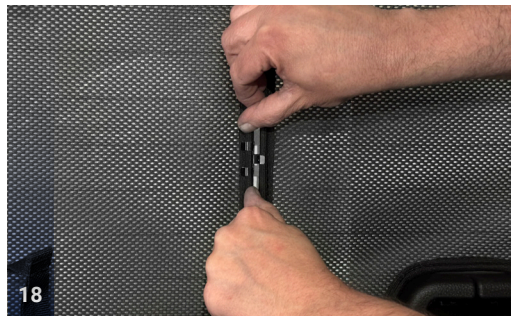

### Tailgate Window

CLIP PLACEMENT

Tailgate Shades - x2

M12 - x4

M14 - x1