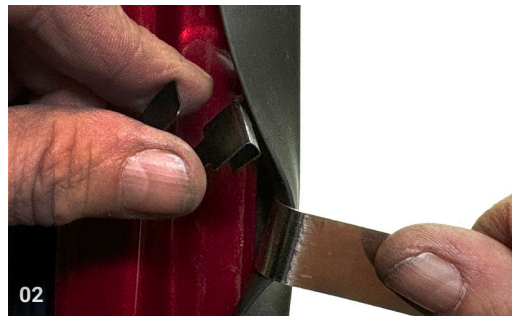

### Side Windows

Side Window Shades - x2

CLIP PLACEMENT

M05 - x2

M02 - x2

Trim Tool - x1