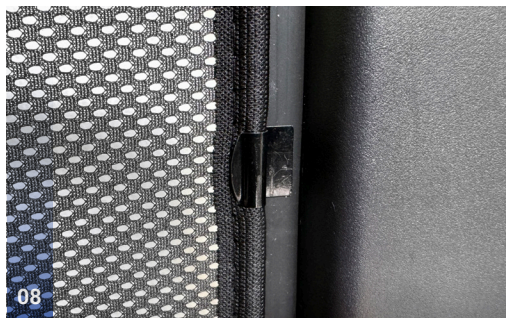

### Side Windows

Side Window Shades - x2

CLIP PLACEMENT

M05 - x2

M02 - x2

Trim Tool - x1