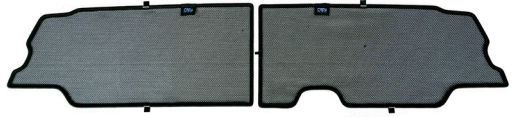

## ISUZU DMAX CREW-CAB | PICK-UP

#### Included Components:

Side Window Shades

Tailgate Shades

M01

M02 x2

M03

M04

M05 x2