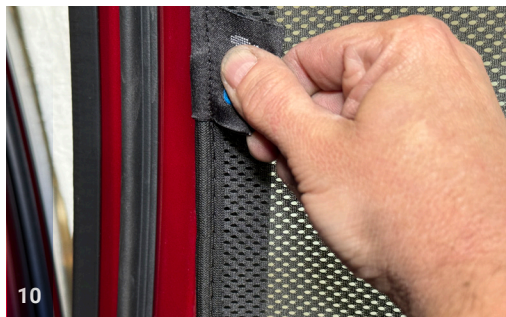

### Side Windows

Side Window Shades - x2

CLIP PLACEMENT

M05 - x2

M02 - x2

Trim Tool - x1