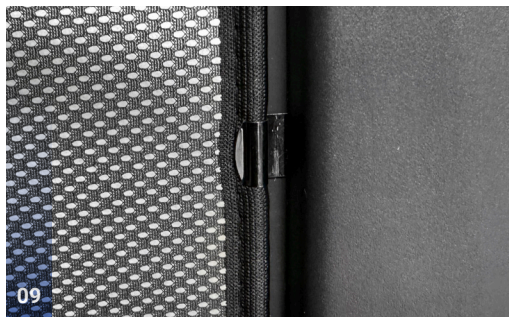

### Side Windows

Side Window Shades - x2

CLIP PLACEMENT

M05 - x2

M02 - x2

Trim Tool - x1