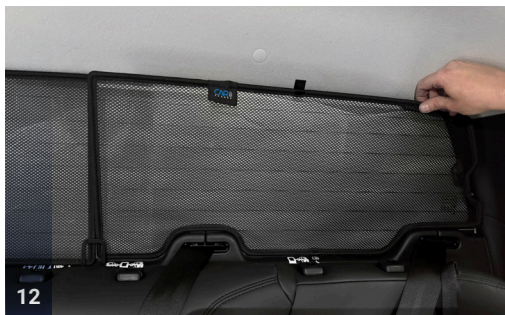

### Tailgate Window

CLIP PLACEMENT

Tailgate Shades - x2

M12 - x4

M14 - x1