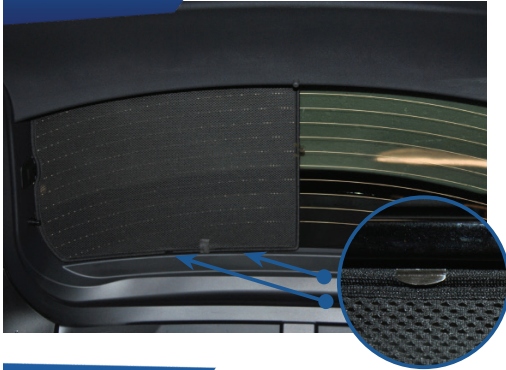

STEP #2

INSERT CLIPS BEHIND INTERIOR TRIM

STEP #3

ENSURE SECURELY FITTED IN PLACE

Rear Shade Installation

JAGUAR F-PACE 5DR
JAG-FPAC-5-A

COMPONENTS NEEDED:

STEP #1

ATTACH CLIPS ON SHADE EDGES

STEP #2

POSITION THE REAR SHADE

STEP #3

INSERT CLIPS BEHIND INTERIOR TRIM

STEP #4

REPEAT THE PROCESS ON OTHER SHADE

STEP #5

ENSURE SECURELY FITTED IN PLACE

CAR
SHADES