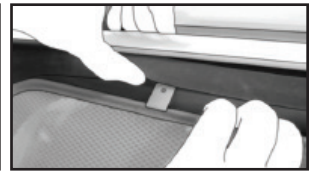

JAGUAR F-PACE 5DR
JAG-FPAC-5-A

COMPONENTS NEEDED:

STEP #1

ATTACH CLIPS ON SHADE EDGES

STEP #2

POSITION THE SIDE SHADE

STEP #3

INSERT CLIPS INSIDE WEATHERSTRIP