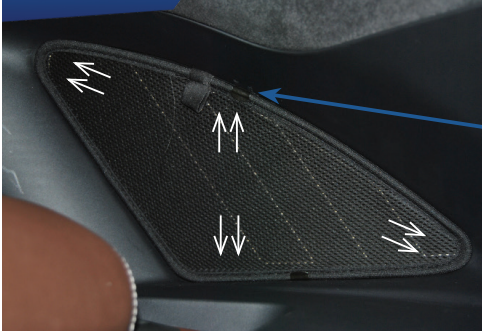

STEP #4

ENSURE SECURELY FITTED IN PLACE

CAR
SHADES

Quarter Light Shade Installation

JAGUAR F-PACE 5DR
JAG-FPAC-5-A

COMPONENTS NEEDED:

STEP #1

ATTACH CLIPS ON SHADE EDGES

STEP #2

INSERT CLIPS BEHIND INTERIOR TRIM

STEP #3

ENSURE SECURELY FITTED IN PLACE

Rear Shade Installation

JAGUAR F-PACE 5DR
JAG-FPAC-5-A

COMPONENTS NEEDED:

STEP #1