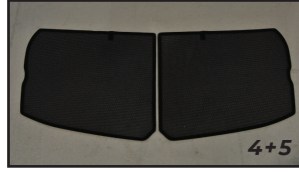

STEP #4

ENSURE SECURELY FITTED IN PLACE

CAR
SHADES

Quarter Light Shade Installation

JAGUAR F-PACE 5DR
JAG-FPAC-5-A

COMPONENTS NEEDED:

STEP #1

ATTACH CLIPS ON SHADE EDGES

STEP #2

INSERT CLIPS BEHIND INTERIOR TRIM

STEP #3

ENSURE SECURELY FITTED IN PLACE

Rear Shade Installation

JAGUAR F-PACE 5DR
JAG-FPAC-5-A

COMPONENTS NEEDED:

STEP #1