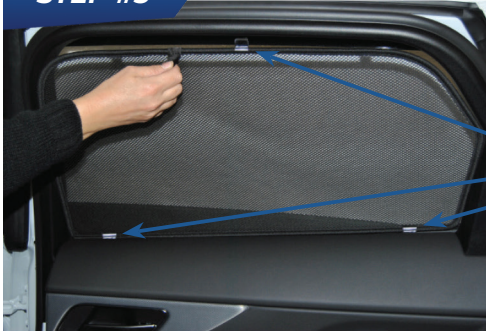

JAGUAR F-PACE 5DR
JAG-FPAC-5-A

COMPONENTS NEEDED:

STEP #1

ATTACH CLIPS ON SHADE EDGES

STEP #2

POSITION THE SIDE SHADE

STEP #3

INSERT CLIPS INSIDE WEATHERSTRIP

STEP #4

ENSURE SECURELY FITTED IN PLACE

CAR
SHADES

Quarter Light Shade Installation

JAGUAR F-PACE 5DR
JAG-FPAC-5-A

COMPONENTS NEEDED:

STEP #1

ATTACH CLIPS ON SHADE EDGES