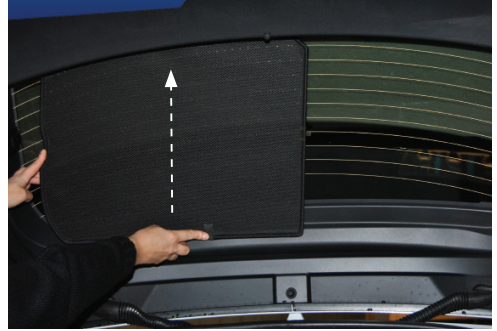

STEP #2

POSITION THE REAR SHADE