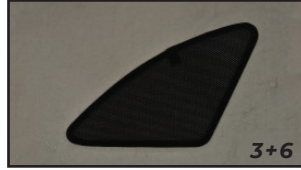

STEP #4

ENSURE SECURELY FITTED IN PLACE

CAR
SHADES

Quarter Light Shade Installation

JAGUAR F-PACE 5DR
JAG-FPAC-5-A

COMPONENTS NEEDED:

STEP #1

ATTACH CLIPS ON SHADE EDGES