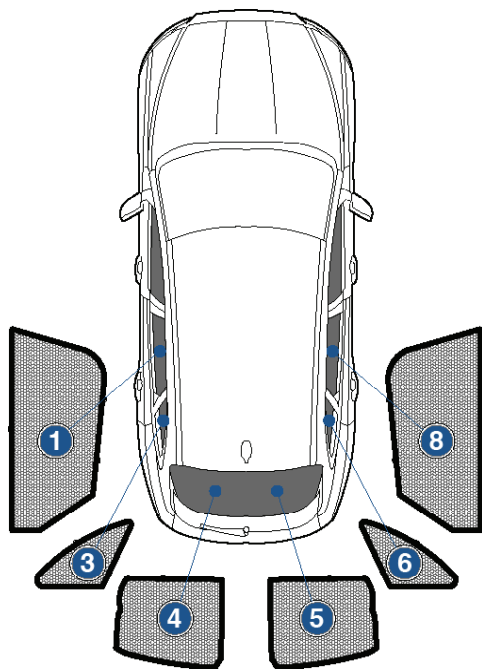

Installation Manual

JAGUAR F-PACE 5DR
JAG-FPAC-5-A

COMPONENTS INCLUDED

SHADES

FIXING CLIPS

CL-M02 x 14

CL-M14 x 1

Side Shade Installation

JAGUAR F-PACE 5DR
JAG-FPAC-5-A

COMPONENTS NEEDED:

STEP #1

ATTACH CLIPS ON SHADE EDGES

STEP #2

POSITION THE SIDE SHADE

STEP #3

INSERT CLIPS INSIDE WEATHERSTRIP

STEP #4

ENSURE SECURELY FITTED IN PLACE

CAR
SHADES

Quarter Light Shade Installation

JAGUAR F-PACE 5DR
JAG-FPAC-5-A

COMPONENTS NEEDED:

STEP #1

ATTACH CLIPS ON SHADE EDGES