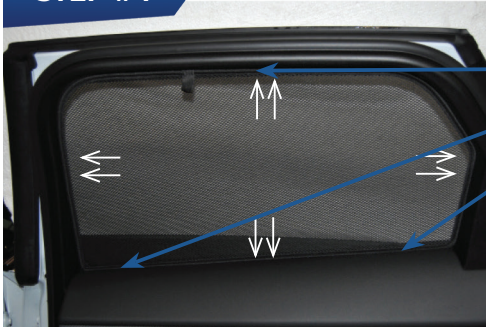

JAGUAR F-PACE 5DR
JAG-FPAC-5-A

COMPONENTS NEEDED:

STEP #1

ATTACH CLIPS ON SHADE EDGES

STEP #2

POSITION THE SIDE SHADE

STEP #3

INSERT CLIPS INSIDE WEATHERSTRIP

STEP #4

ENSURE SECURELY FITTED IN PLACE

CAR
SHADES

Quarter Light Shade Installation

JAGUAR F-PACE 5DR
JAG-FPAC-5-A

COMPONENTS NEEDED:

STEP #1

ATTACH CLIPS ON SHADE EDGES