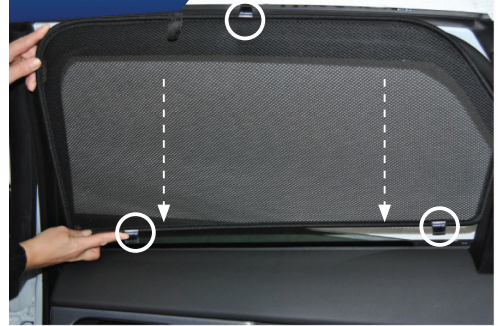

JAGUAR F-PACE 5DR
JAG-FPAC-5-A

COMPONENTS NEEDED:

STEP #1

ATTACH CLIPS ON SHADE EDGES

STEP #2

POSITION THE SIDE SHADE

STEP #3

INSERT CLIPS INSIDE WEATHERSTRIP

STEP #4

ENSURE SECURELY FITTED IN PLACE

CAR
SHADES

Quarter Light Shade Installation

JAGUAR F-PACE 5DR
JAG-FPAC-5-A

COMPONENTS NEEDED:

STEP #1

ATTACH CLIPS ON SHADE EDGES