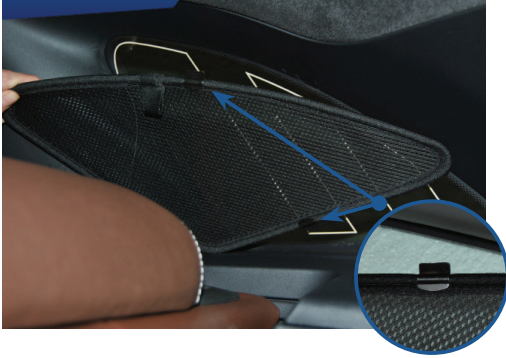

STEP #4

ENSURE SECURELY FITTED IN PLACE

CAR
SHADES

Quarter Light Shade Installation

JAGUAR F-PACE 5DR
JAG-FPAC-5-A

COMPONENTS NEEDED:

STEP #1

ATTACH CLIPS ON SHADE EDGES