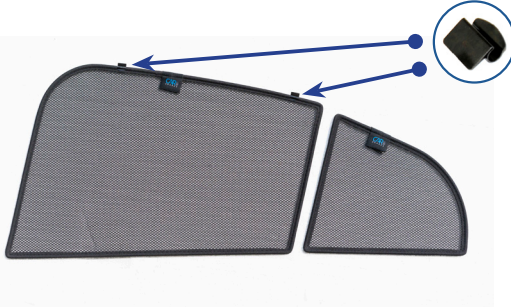

Side Shade Installation

STEP 1