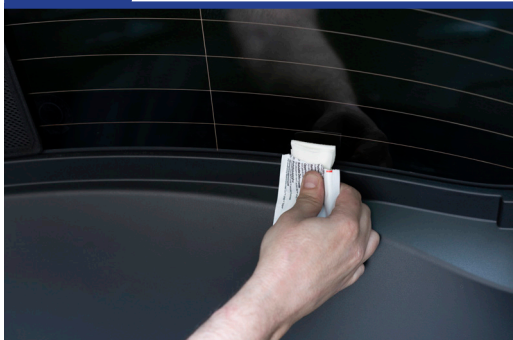

Installation

JAGUAR | PACE 5DR
JAG-IPAC-5-A

Components Needed

Tailgate Shade Installation

STEP 1

STEP 2

STEP 3

STEP 4

Press and hold clips in place for 30 Seconds

STEP 5

Repeat steps 3 & 4 for the other P02 clip

STEP 6