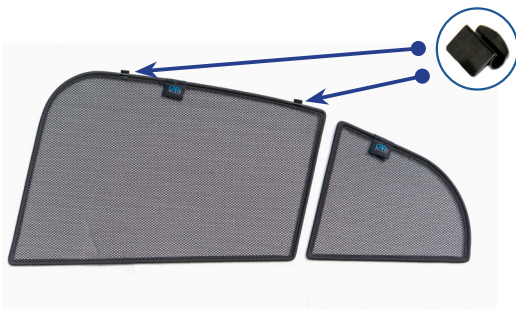

Side Shade Installation

STEP 1