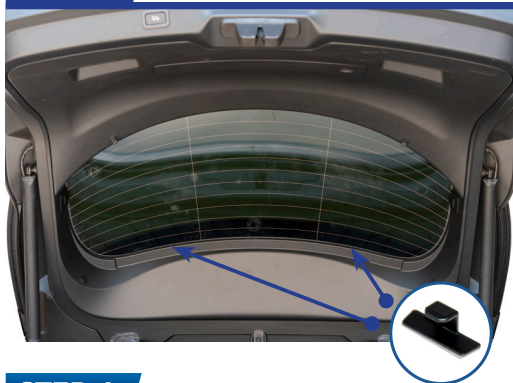

Installation

JAGUAR | PACE 5DR
JAG-IPAC-5-A

Components Needed

Tailgate Shade Installation

STEP 1

STEP 2

STEP 3

STEP 4

Press and hold clips in place for 30 Seconds

STEP 5

Repeat steps 3 & 4 for the other P02 clip

STEP 6