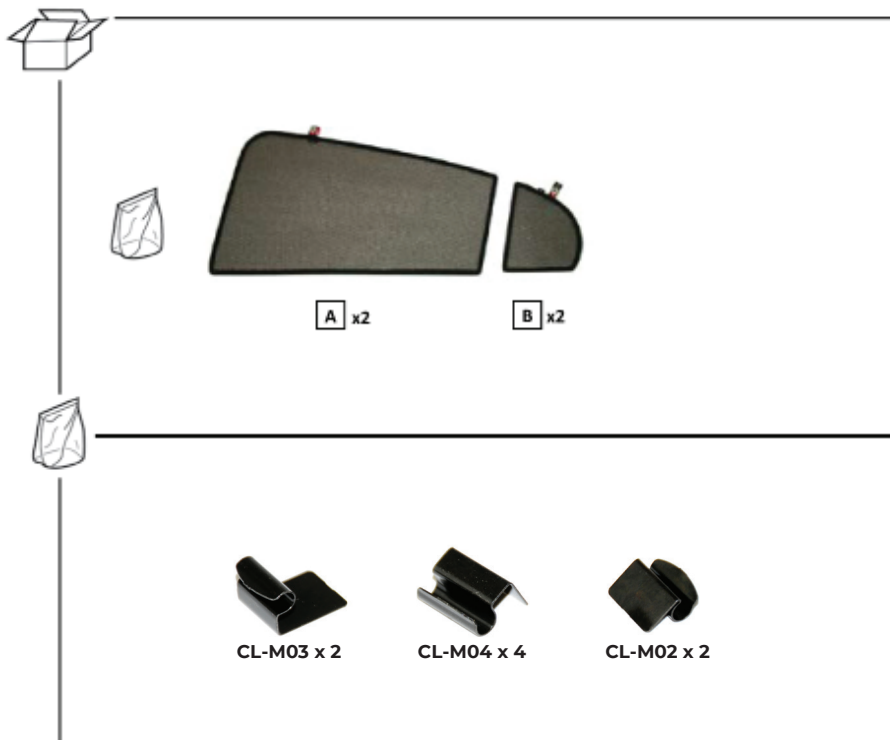

Installation Manual

JAGUAR XF 4DR
JAG-XF-4-A-18

Models With Factory Fitted Electric Blinds

COMPONENTS INCLUDED

Installation

JAGUAR XF 4DR
JAG-XF-4-A-18